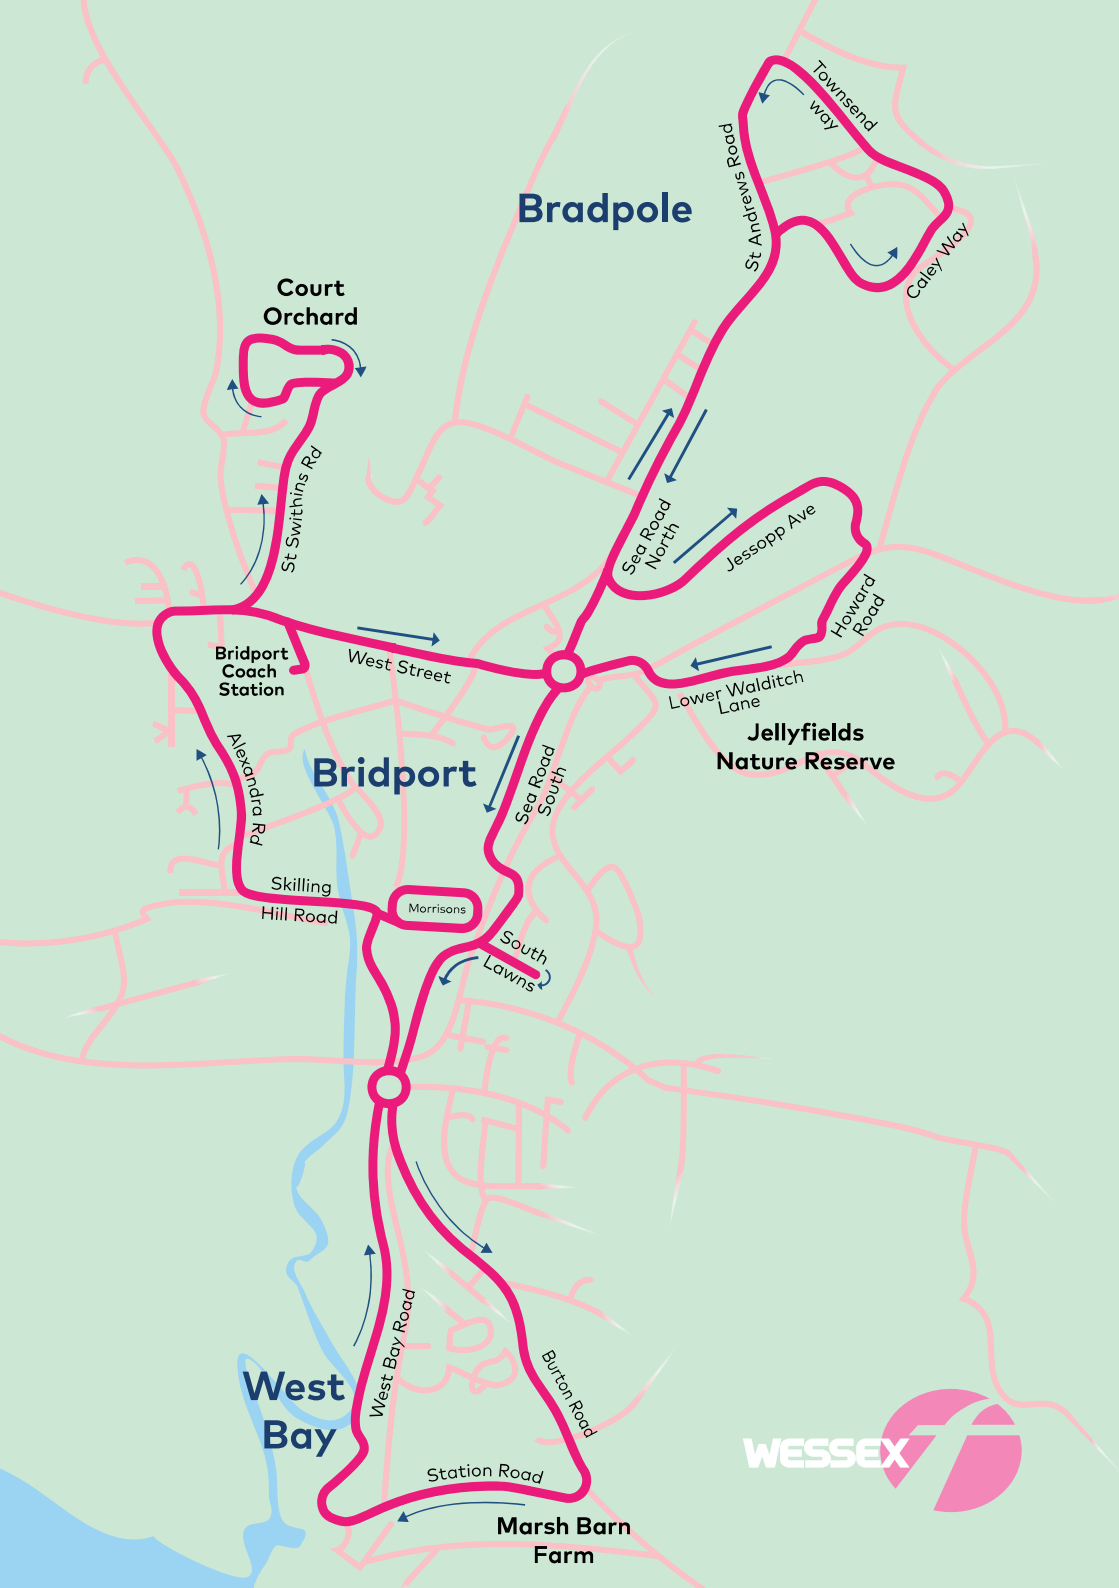

Bradpole

Court Orchard

Bridport Coach Station

Bridport

Jellyfields Nature Reserve

West Bay

Marsh Barn Farm