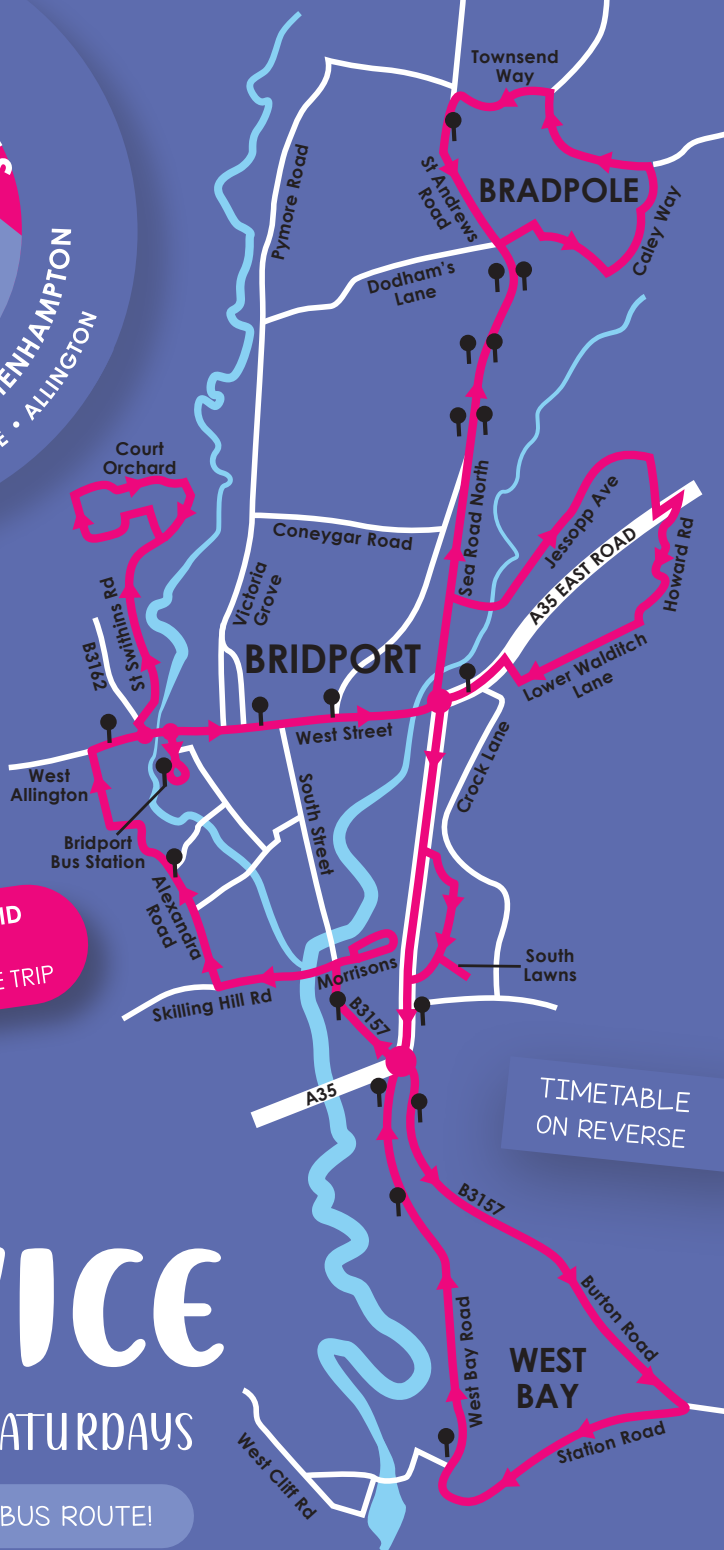

ROUND BRIDPORT BUS

BRIDPORT • WEST BAY • BOTENHAMPTON
LOWER WALDITCH • BRADPOLE • ALLINGTON

£2 SINGLE
£3 RETURN

FOR ANY JOURNEY
ON THE ROUTE

CONCESSIONARY PASSES VALID
UNDER 5's FREE

UNDER 16's £1 FOR ANY SINGLE TRIP

BUS SERVICE

WEDNESDAYS & SATURDAYS

HOP ON & OFF ALONG THE BUS ROUTE!

TIMETABLE
ON REVERSE

6 MONTH TRIAL • USE IT OR LOSE IT

Local community organisations have worked in partnership with First Wessex to introduce this new service.

LOVE SERVICE 7? POCKET YOUR PASS

WEDNESDAYS SCHOOLDAYS

West Bay Sladers Yard	-	1040	1200	1320	
Bridport Morrisons	-	1048	1208	1328	
Skilling Stores	-	1053	1213	1333	
Bridport Coach Station	0940	1100	1220	1340	
Allington Armstrong Road	0945	1105	1225	1345	
Court Orchard Road	0947	1107	1227	1347	
Bridport West Street arr	0959	1119	1239	1359	
Bridport West Street dep	1001	1121	1241	1401	
Bradpole Kings Head	1008	1128	1248	1408	
Bradpole Caley Way PO	1012	1132	1252	1412	
Colfox School	1016	1136	1256	1416	
Jessopp Avenue Kingsnorth Close	1020	1140	1300	1420	
East Road Toll House	1026	1146	1306	1426	
Bothenhampton South Lawns	1031	1151	1311	1431	
Burton Road Chestnut Road	1035	1155	1315	1435	
West Bay Sladers Yard	1040	1200	1320	1440	