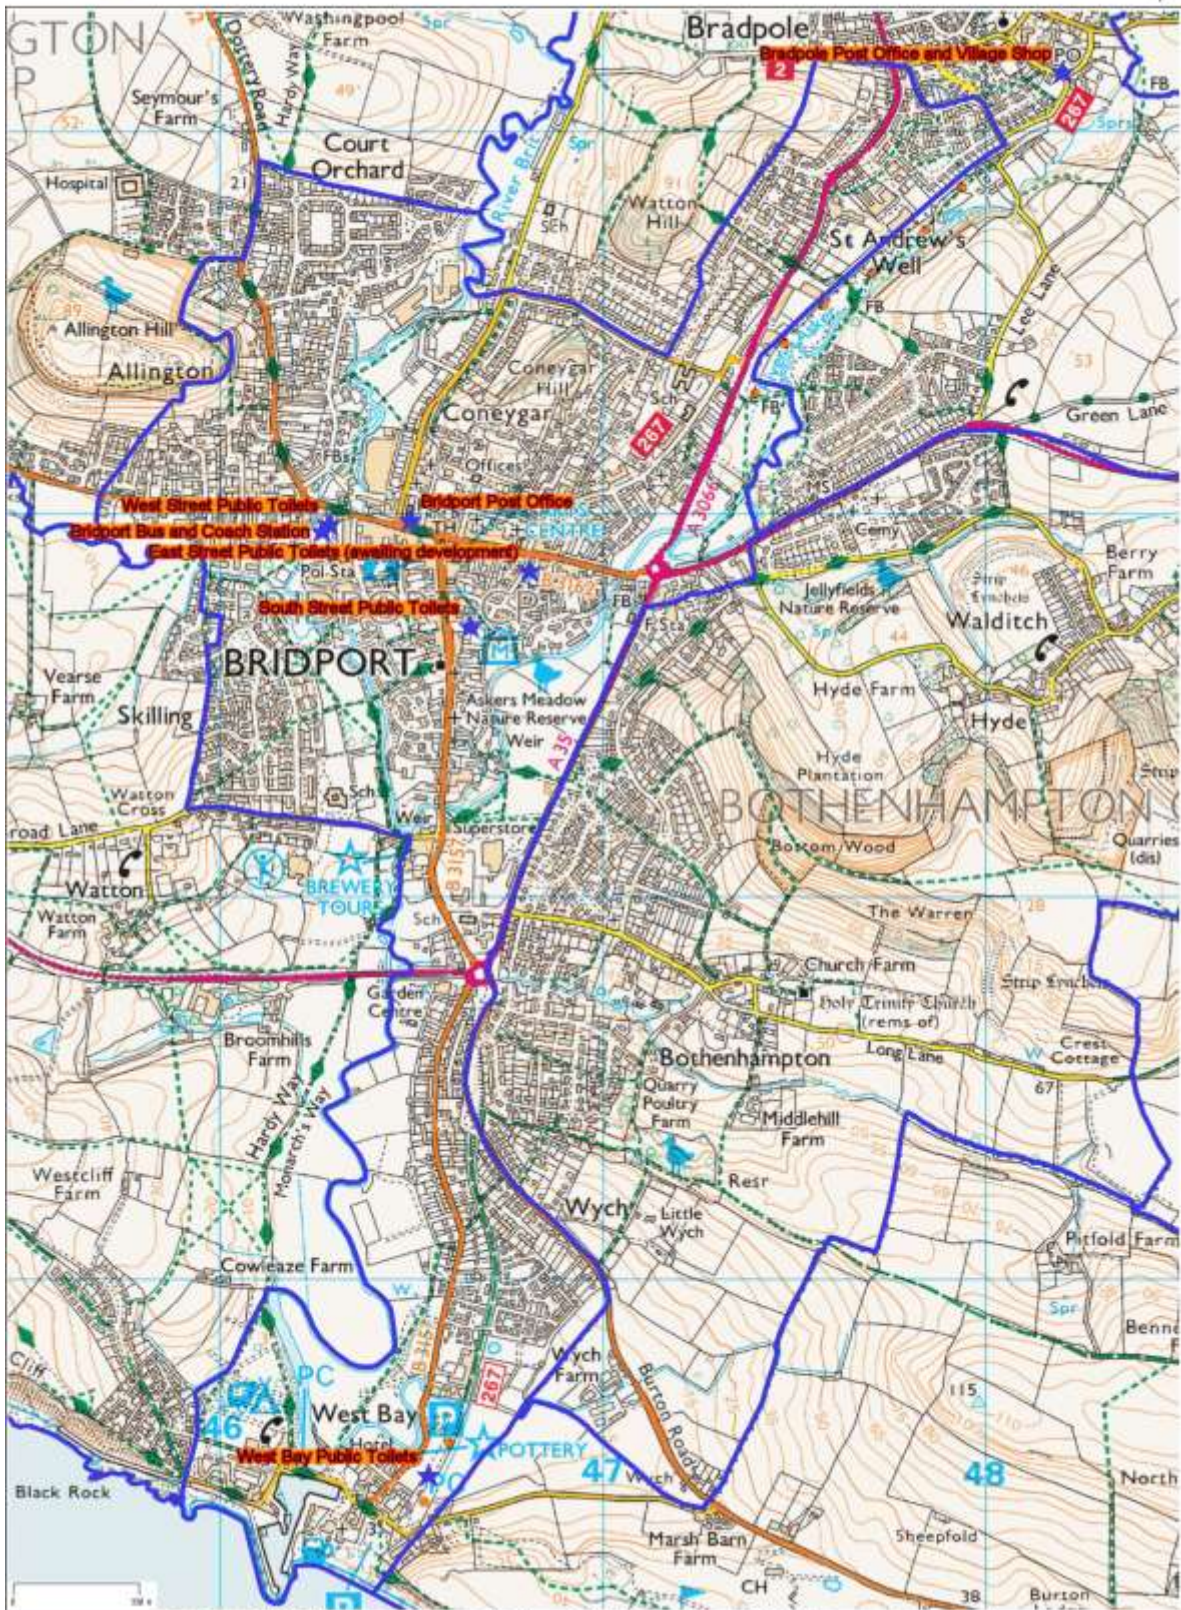

Facility

Other Community Facilities

Bradpole Post Office and Village Shop, Bradpole
Bridport Post Office, West Street, Bridport
Bridport Bus and Coach Station, Tannery Road, Bridport
West Street Public Toilets, Tannery Road, Bridport
South Street Public Toilets, Bridport
East Street Public Toilets, Bridport (awaiting development)
West Bay Public Toilets, West Bay

Parish

Bradpole
Bridport
Bridport
Bridport
Bridport
Bridport
Bridport

Date Created: 1-12-2016 | Map Centre (Easting/Northing): 346977 / 92223 | Scale: 1:16193 | © Crown copyright and database right. All rights reserved (100050770) 2016 © Contains Ordnance Survey Data - Crown copyright and database right 2016