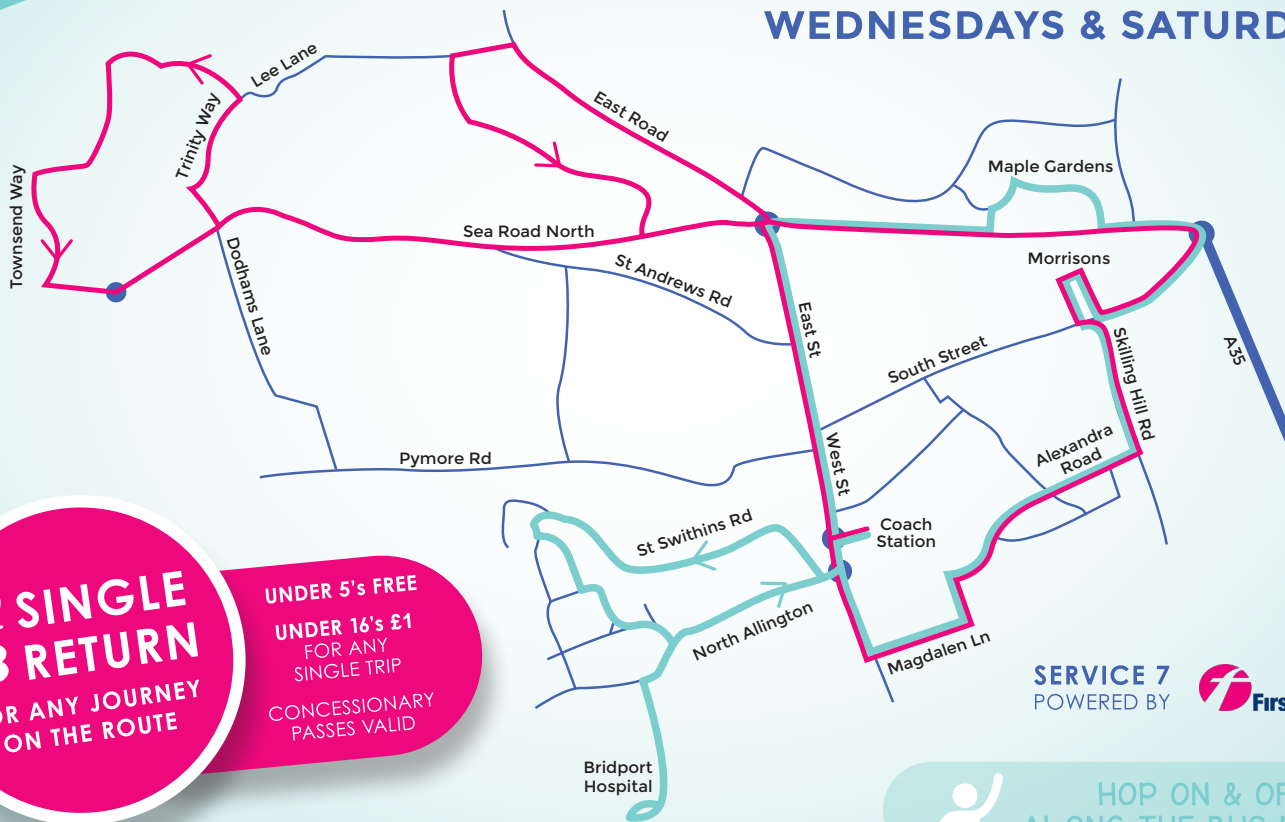

# BUS SERVICE

WEDNESDAYS & SATURDAYS

**£2 SINGLE  
£3 RETURN**  
FOR ANY JOURNEY  
ON THE ROUTE

UNDER 5's FREE  
UNDER 16's £1  
FOR ANY  
SINGLE TRIP  
CONCESSIONARY  
PASSES VALID

SERVICE 7  
POWERED BY

HOP ON & OFF  
ALONG THE BUS ROUTE!

# timetable

WEDNESDAYS & SATURDAYS

effective from 6 March 2019

<b>Bridport Coach Station</b> dep	0857	1023	1057	1223	1257	1423	1457	1623
<b>Court Orchard</b> (Armstrong Road)		1025		1225		1425		1625
<b>Bridport Hospital</b>		1029		1229		1429		1629
<b>Cherry Tree</b>		1030		1230		1430		1630
<b>North Allington</b> (Parsonage Rd)		1031		1231		1431		1631
<b>West Street</b> (East bound)	0900	1035	1100	1235	1300	1435	1500	1635
<b>Toll House</b> (East Road)	0901		1101		1301		1501	
<b>Jessopp Avenue</b>	0904		1104		1304		1504	
<b>Travis Perkins</b> (for CO-OP & LIDL)	0907		1107		1307		1507	
<b>Bradpole</b> Kings Head	0910		1110		1310		1510	
Post Office	0912		1112		1312		1512	
Colfox School	0915		1115		1315		1515	
Kings Head	0917		1117		1317		1517	
<b>CO-OP</b> (for LIDL)	0919		1119		1319		1519	
<b>West Street</b> (West bound)	0924		1124		1324		1524	
<b>Park Road / Magdalen Lane</b> (for Medical Centre)	0925	1051	1125	1251	1325	1451	1525	1651
<b>Skilling Stores</b>	0928	1050	1128	1250	1328	1450	1528	1650
<b>Watton Park</b> (for Leisure Centre)	0930	1048	1130	1248	1330	1448	1530	1648
<b>Morrisons</b>	0933	1045	1133	1245	1333	1445	1533	1645
<b>Bothenhampton</b> (Maple Gardens) (Pasture Way)	0937	1041		1241		1441		1641
<b>West Street</b> (West bound)	0942		1137		1337		1537	
<b>Bridport Coach Station</b> arr	0945	1053	1145	1253	1345	1453	1545	1653

LOVE  
SERVICE 7?  
POCKET  
YOUR PASS

Service does not run on Wednesday during School Terms

Operates in the opposite direction

SERVICE 7  
POWERED BY

Bridport Town Council