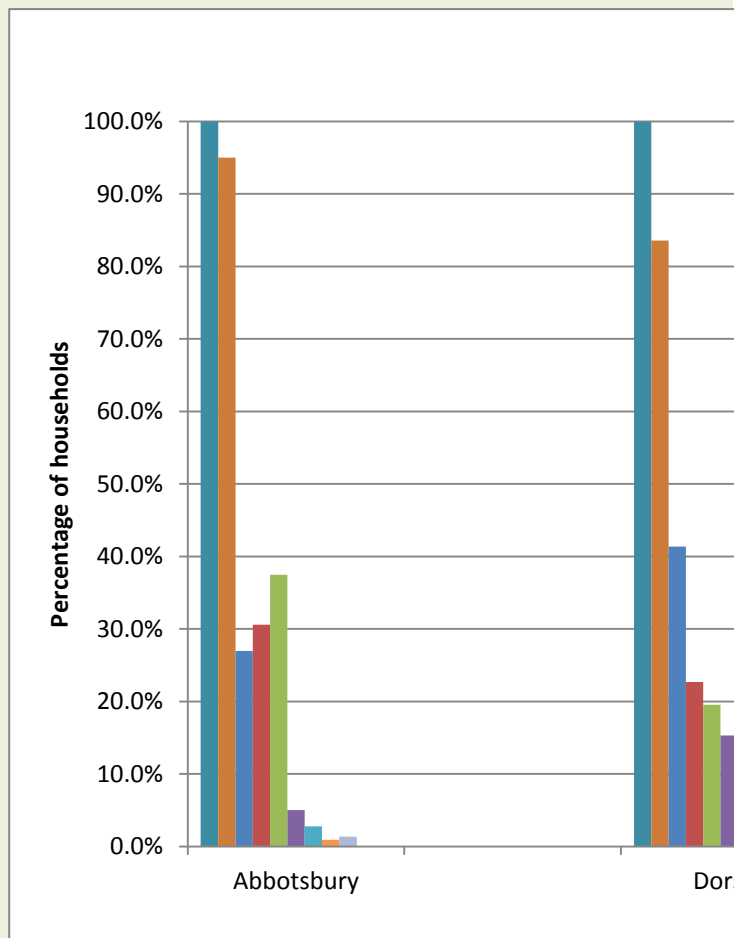

Significant Rural

Predominantly Urban

All categories: Accommodation type	Unshared dwelling: Total	Unshared dwelling: Whole house or bungalow: Total
	100.0%	95.0%
	100.0%	99.9%
	100.0%	99.9%
	100.0%	99.9%
	100.0%	99.8%
	100.0%	99.6%

Percentage of households				
Unshared dwelling: Whole house or bungalow: Detached	Unshared dwelling: Whole house or bungalow: Semi-detached	Unshared dwelling: Whole house or bungalow: Terraced (including end-terrace)	Unshared dwelling: Flat, maisonette or apartment: Total	Unshared dwelling: Flat, maisonette or apartment: Purpose-built block of flats or tenement
26.9%	30.6%	37.4%	5.0%	2.7%
41.4%	22.7%	19.5%	15.3%	11.8%
37.5%	24.9%	22.3%	14.4%	11.1%
38.5%	30.8%	19.3%	10.6%	8.0%
30.3%	32.9%	21.7%	14.4%	11.5%
17.2%	30.6%	26.3%	25.2%	19.8%