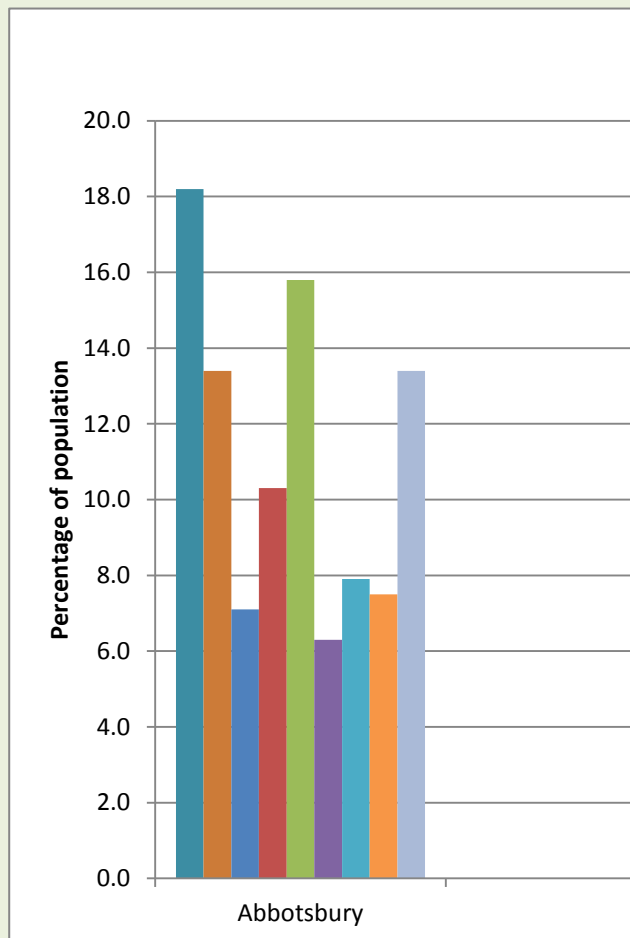

2011 census ks608ew - occupation

Do you require Parish or Ward Level information:

Parish

Select your Parish:

Abbotsbury

Dorset

West Dorset

Predominantly Rural

Significant Rural

Predominantly Urban

All categories: Occupation	1. Managers, directors and senior officials
100.0	18.2
100.0	12.2
100.0	12.2
100.0	12.5
100.0	11.9
100.0	10.2

Percentage of population			
2. Professional occupations	3. Associate professional and technical occupations	4. Administrative and secretarial occupations	5. Skilled trades occupations
13.4	7.1	10.3	15.8
15.7	12.1	10.8	15.1
17.3	11.4	9.8	16.2
16.2	12.2	10.7	13.8
17.2	12.7	11.4	11.9
17.4	12.8	11.7	10.8