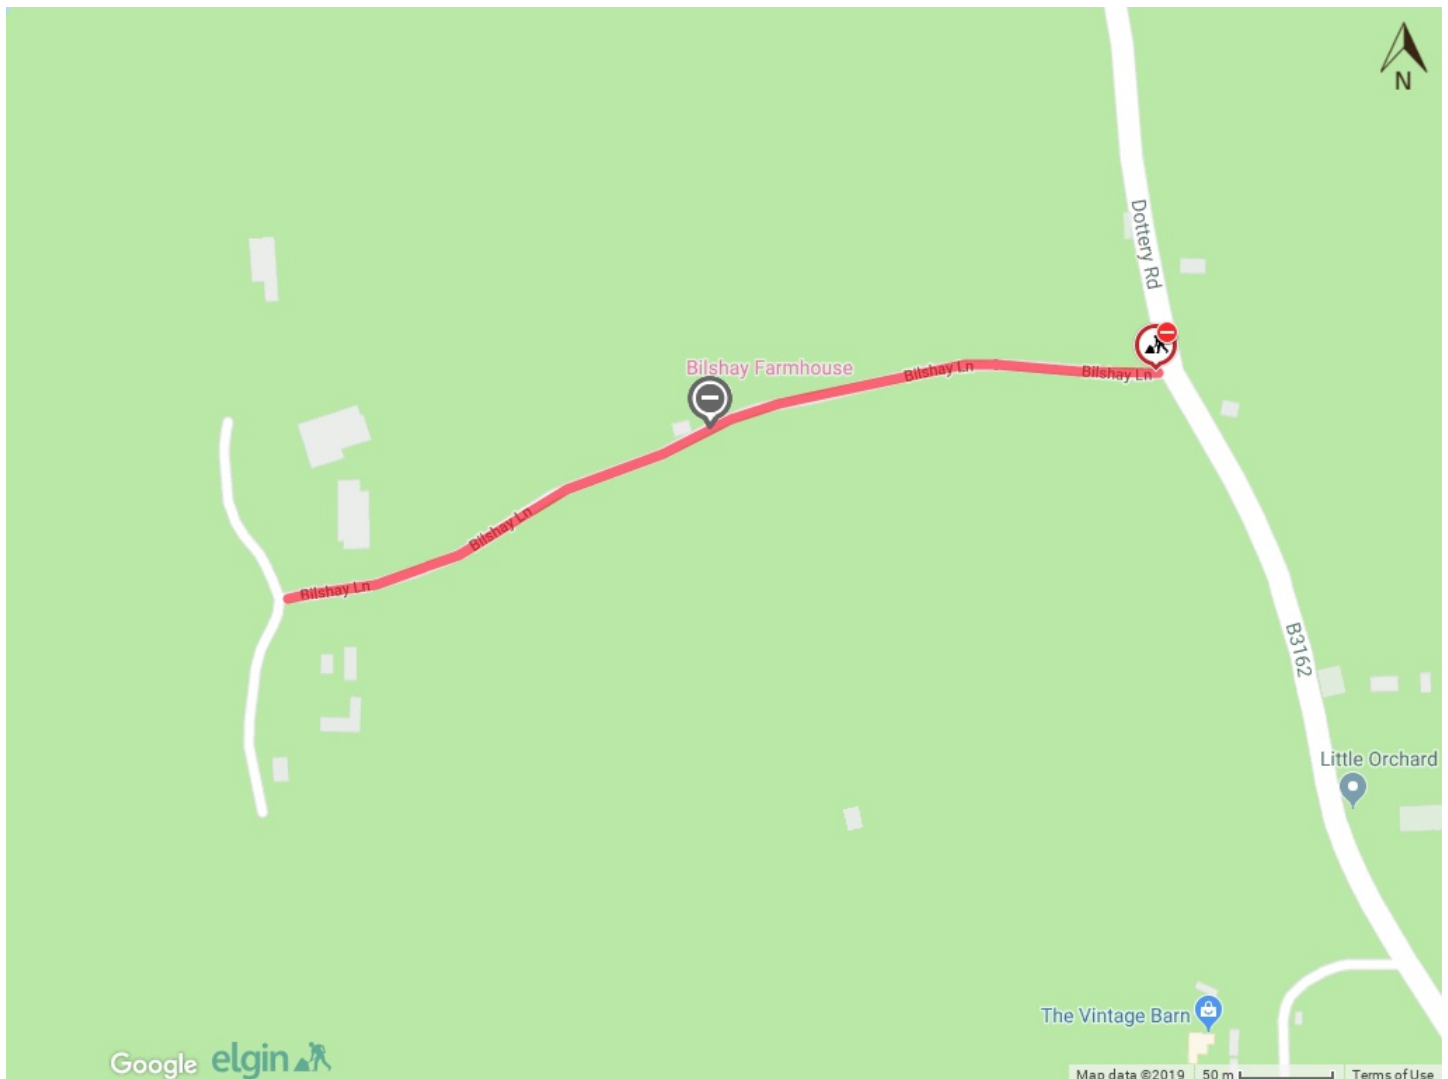

PROPOSED WORKS IN YOUR AREA - Bilshay Lane, Bridport

Dear Sir /Madam

To enable us to carry out maintenance work, we plan to close Bilshay Lane, Bridport on the 6th December 2019 . The road will be closed daily between the hours of 09:00 and 16:00 but it will be open overnight and at weekends.

We will be repairing sections of road within the area marked in red indicated on the map.

In the current financial climate, the highways service has had to focus it budget on targeting the most damaged sections of road and areas with safety issues.

We will contact you again nearer the time to confirm the dates of the work and the closure needed.

If you wish to discuss any issues regarding this work, please [contact us](#).

Yours faithfully

Jason Loibl
Site Agent
Dorset Highways

01305 228100

Map data © [Google Terms of Use](#)

[Find out more about road maintenance on our website](#) | [View all roadworks in your area](#)