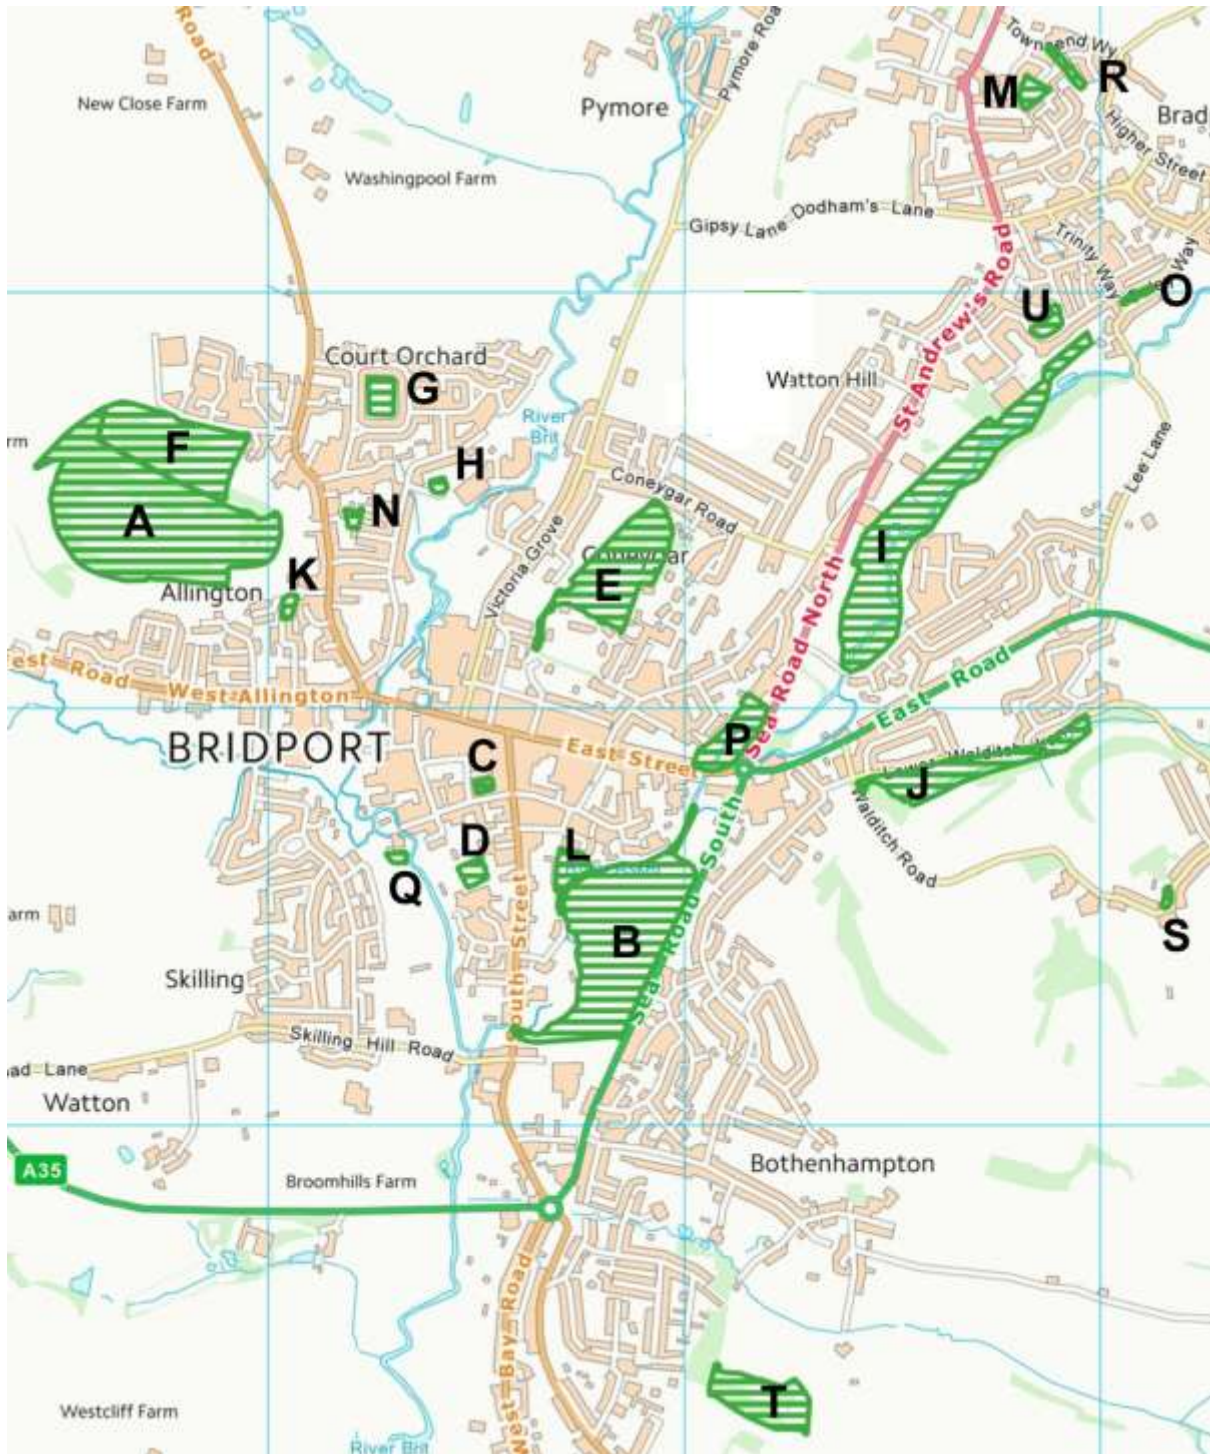

## Policy LH4 Local Green Spaces (plan)

A	Allington Hill	F	Cooper's Wood and Field
B	Asker Meadows	G	Court Orchard Play Area
C	Borough Gardens	H	Flaxhayes Play Area
D	Community Orchard	I	Happy Island
E	Coneygar Hill	J	Jellyfields Nature Reserve
		K	Jubilee Green

L New Zealand Site  
M Pageants Field  
N Peter Foote Play Area  
O Railway Gardens  
P Riverside Gardens

Q Skilling Oval Play Area  
R The Gore  
S Walditch Village Green  
T Wanderwell Nature Reserve  
U Wellfields Drive Green Area

## Policy LH4 Local Green Spaces (reasons for designation)

Site Name & Reference		Paragraph 77 NPPF Local Green Space Criteria				
		Beauty	History	Recreation	Tranquility	Wildlife
A	Allington Hill					
B	Asker Meadows					
C	Borough Gardens					
D	Community Orchard					
E	Coneygar Hill					
F	Cooper's Wood and Field					
G	Court Orchard Play Area					
H	Flaxhayes Play Area					
I	Happy Island					
J	Jellyfields Nature Reserve					
K	Jubilee Green					
L	New Zealand Site					
M	Pageants Field					
N	Peter Foote Play Area					
O	Railway Gardens					
P	Riverside Gardens					
Q	Skilling Oval Play Area					
R	The Gore					
S	Walditch Village Green					
T	Wanderwell Nature Reserve					
U	Wellfields Drive Green Area					