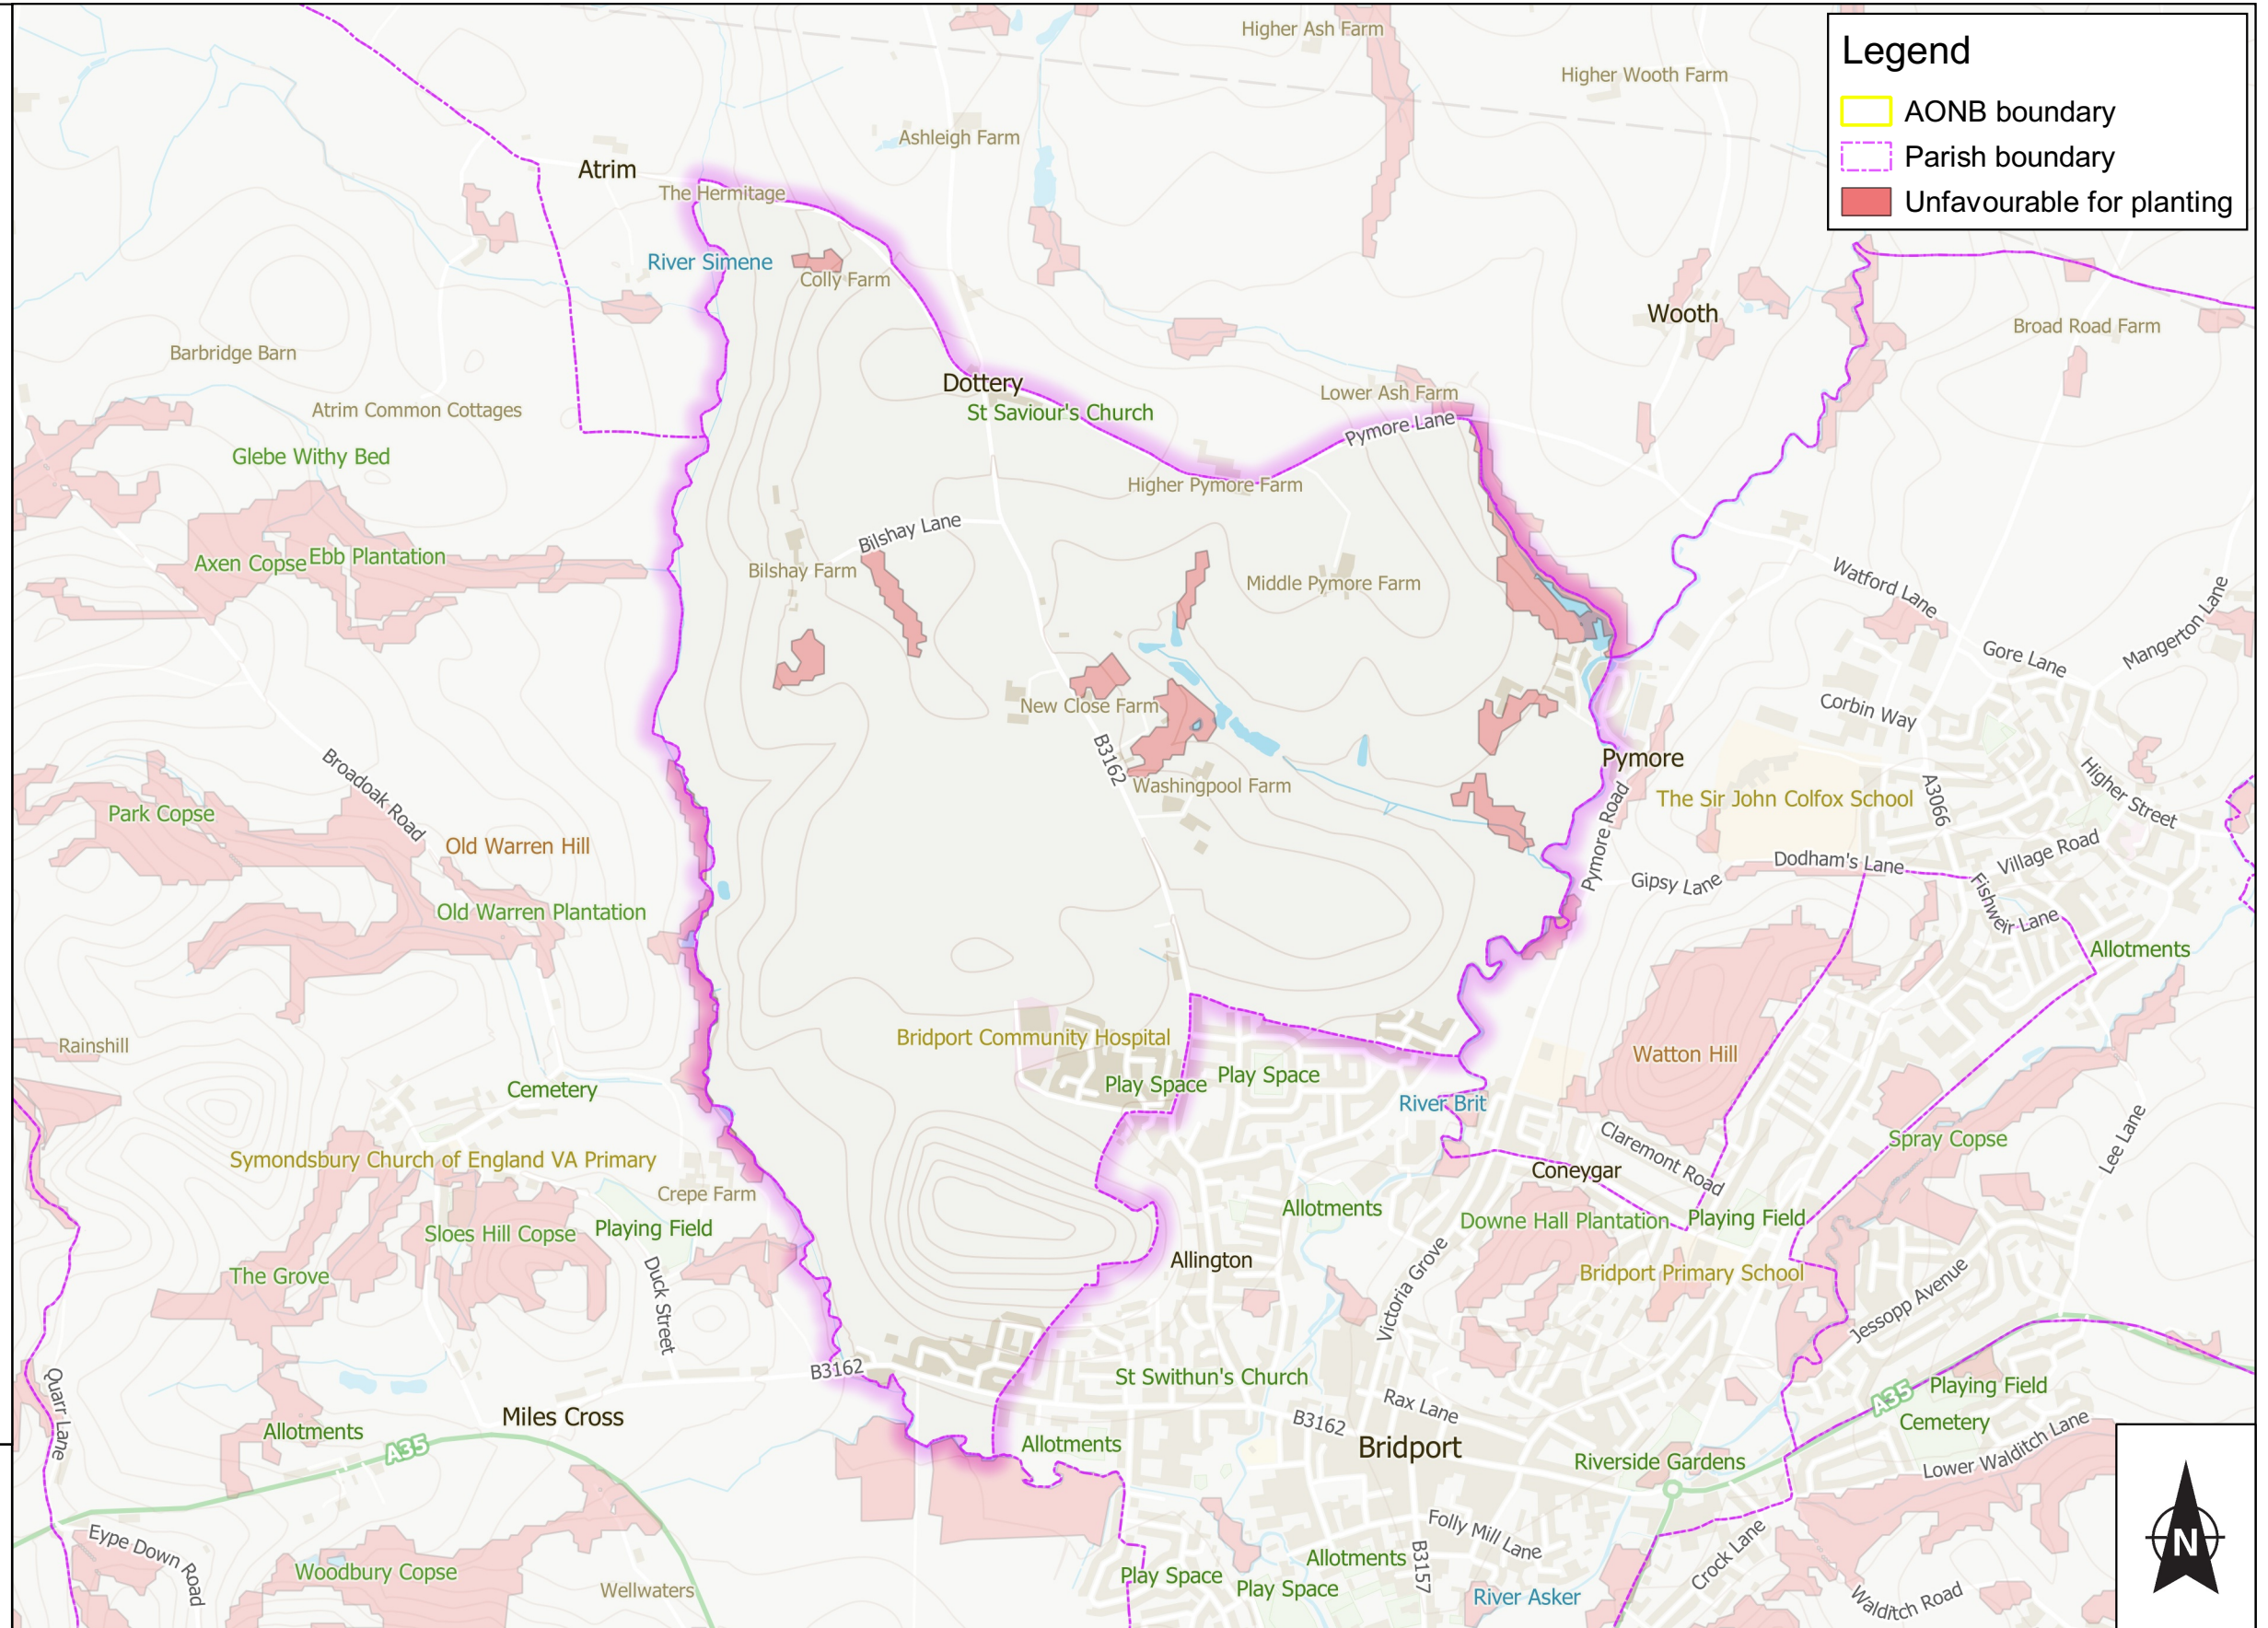

Areas unfavourable for tree planting. Allington CP

Scale @A3 1:15,000

Compiled by neetmaps on 20/8/2020

This map shows areas likely to be unfavourable for tree planting due to the protected nature of the existing site. Tree planting may be appropriate for some sites as part of defined management plans.

It has been created by combining the following areas of statutory designations and core habitats:

- Special Area of Conservation (SAC)
- Special Protection Area (SPA)
- Site of Special Scientific Interest (SSSI)
- Scheduled monuments
- Core and stepping stone grassland, wetland and heathland sites

Contains Ordnance Survey data © Crown copyright and database right 2020
Dorset Council Licence Number 0100060963. 2020