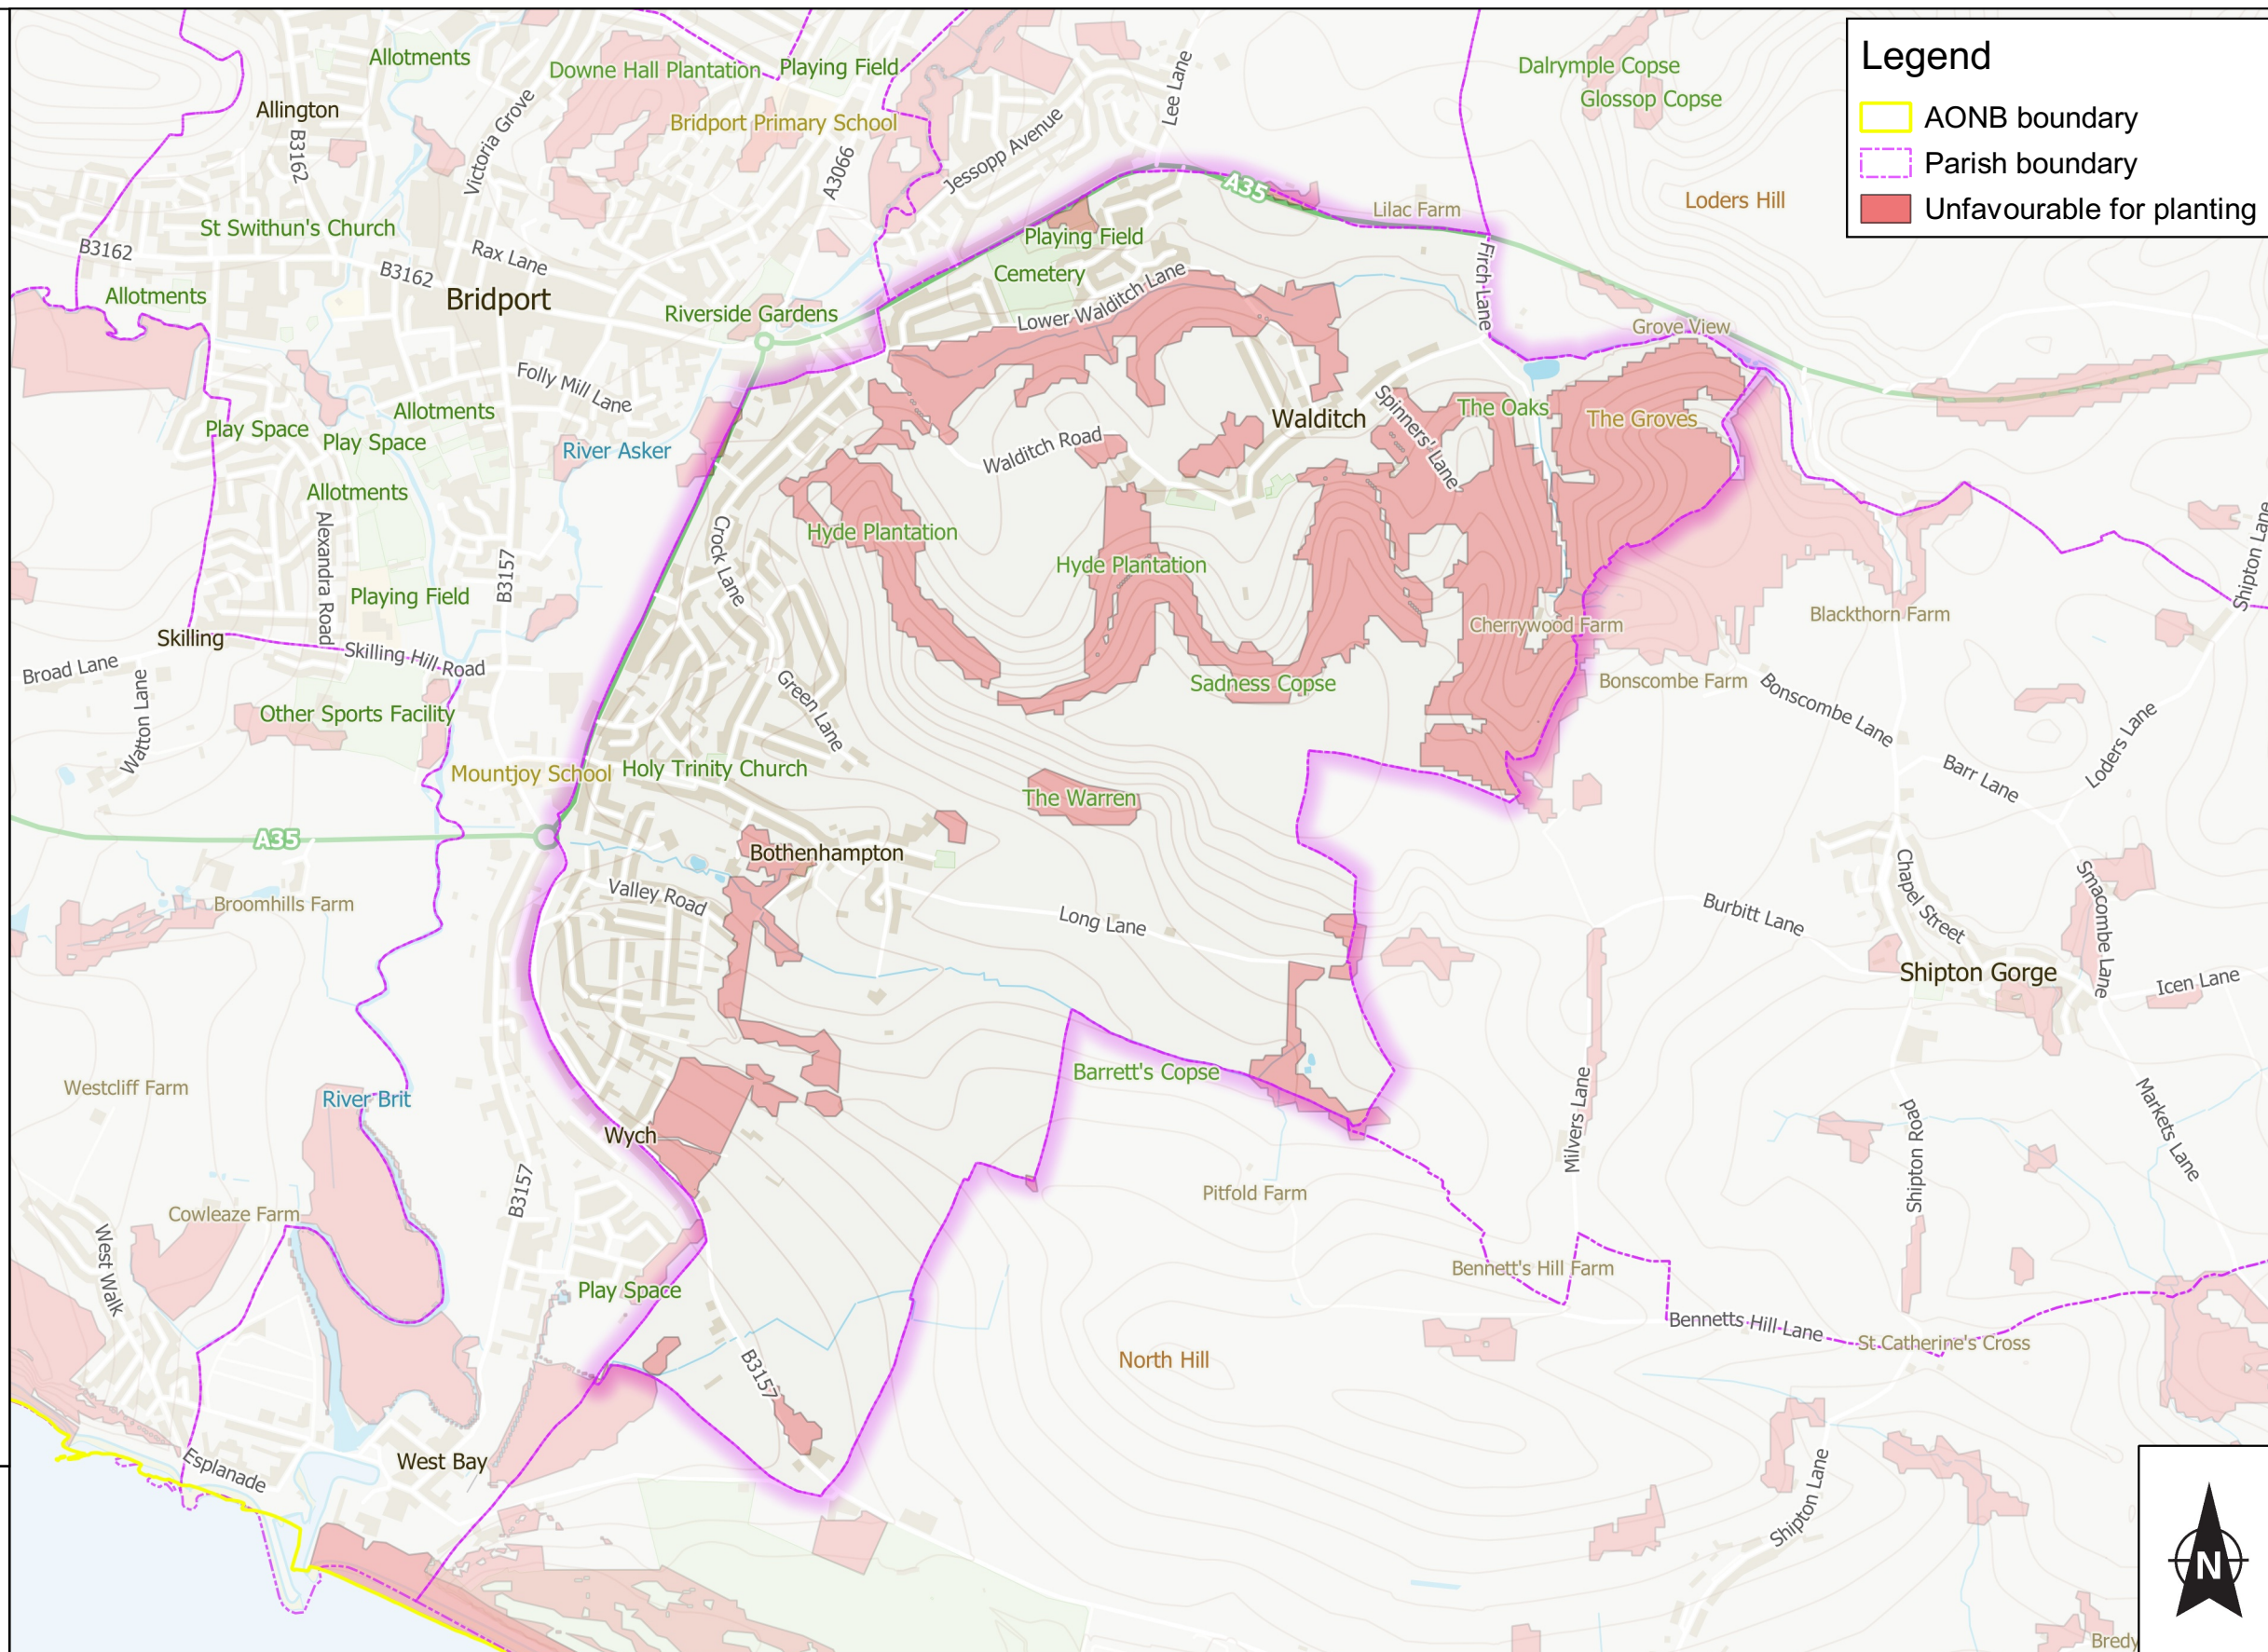

Areas unfavourable for tree planting. Bothenhampton CP

Scale @A3 1:15,000

Compiled by neetmaps on 20/8/2020

This map shows areas likely to be unfavourable for tree planting due to the protected nature of the existing site. Tree planting may be appropriate for some sites as part of defined management plans.

It has been created by combining the following areas of statutory designations and core habitats:

- Special Area of Conservation (SAC)
- Special Protection Area (SPA)
- Site of Special Scientific Interest (SSSI)
- Scheduled monuments
- Core and stepping stone grassland, wetland and heathland sites

Contains Ordnance Survey data © Crown copyright and database right 2020
Dorset Council Licence Number 0100060963. 2020