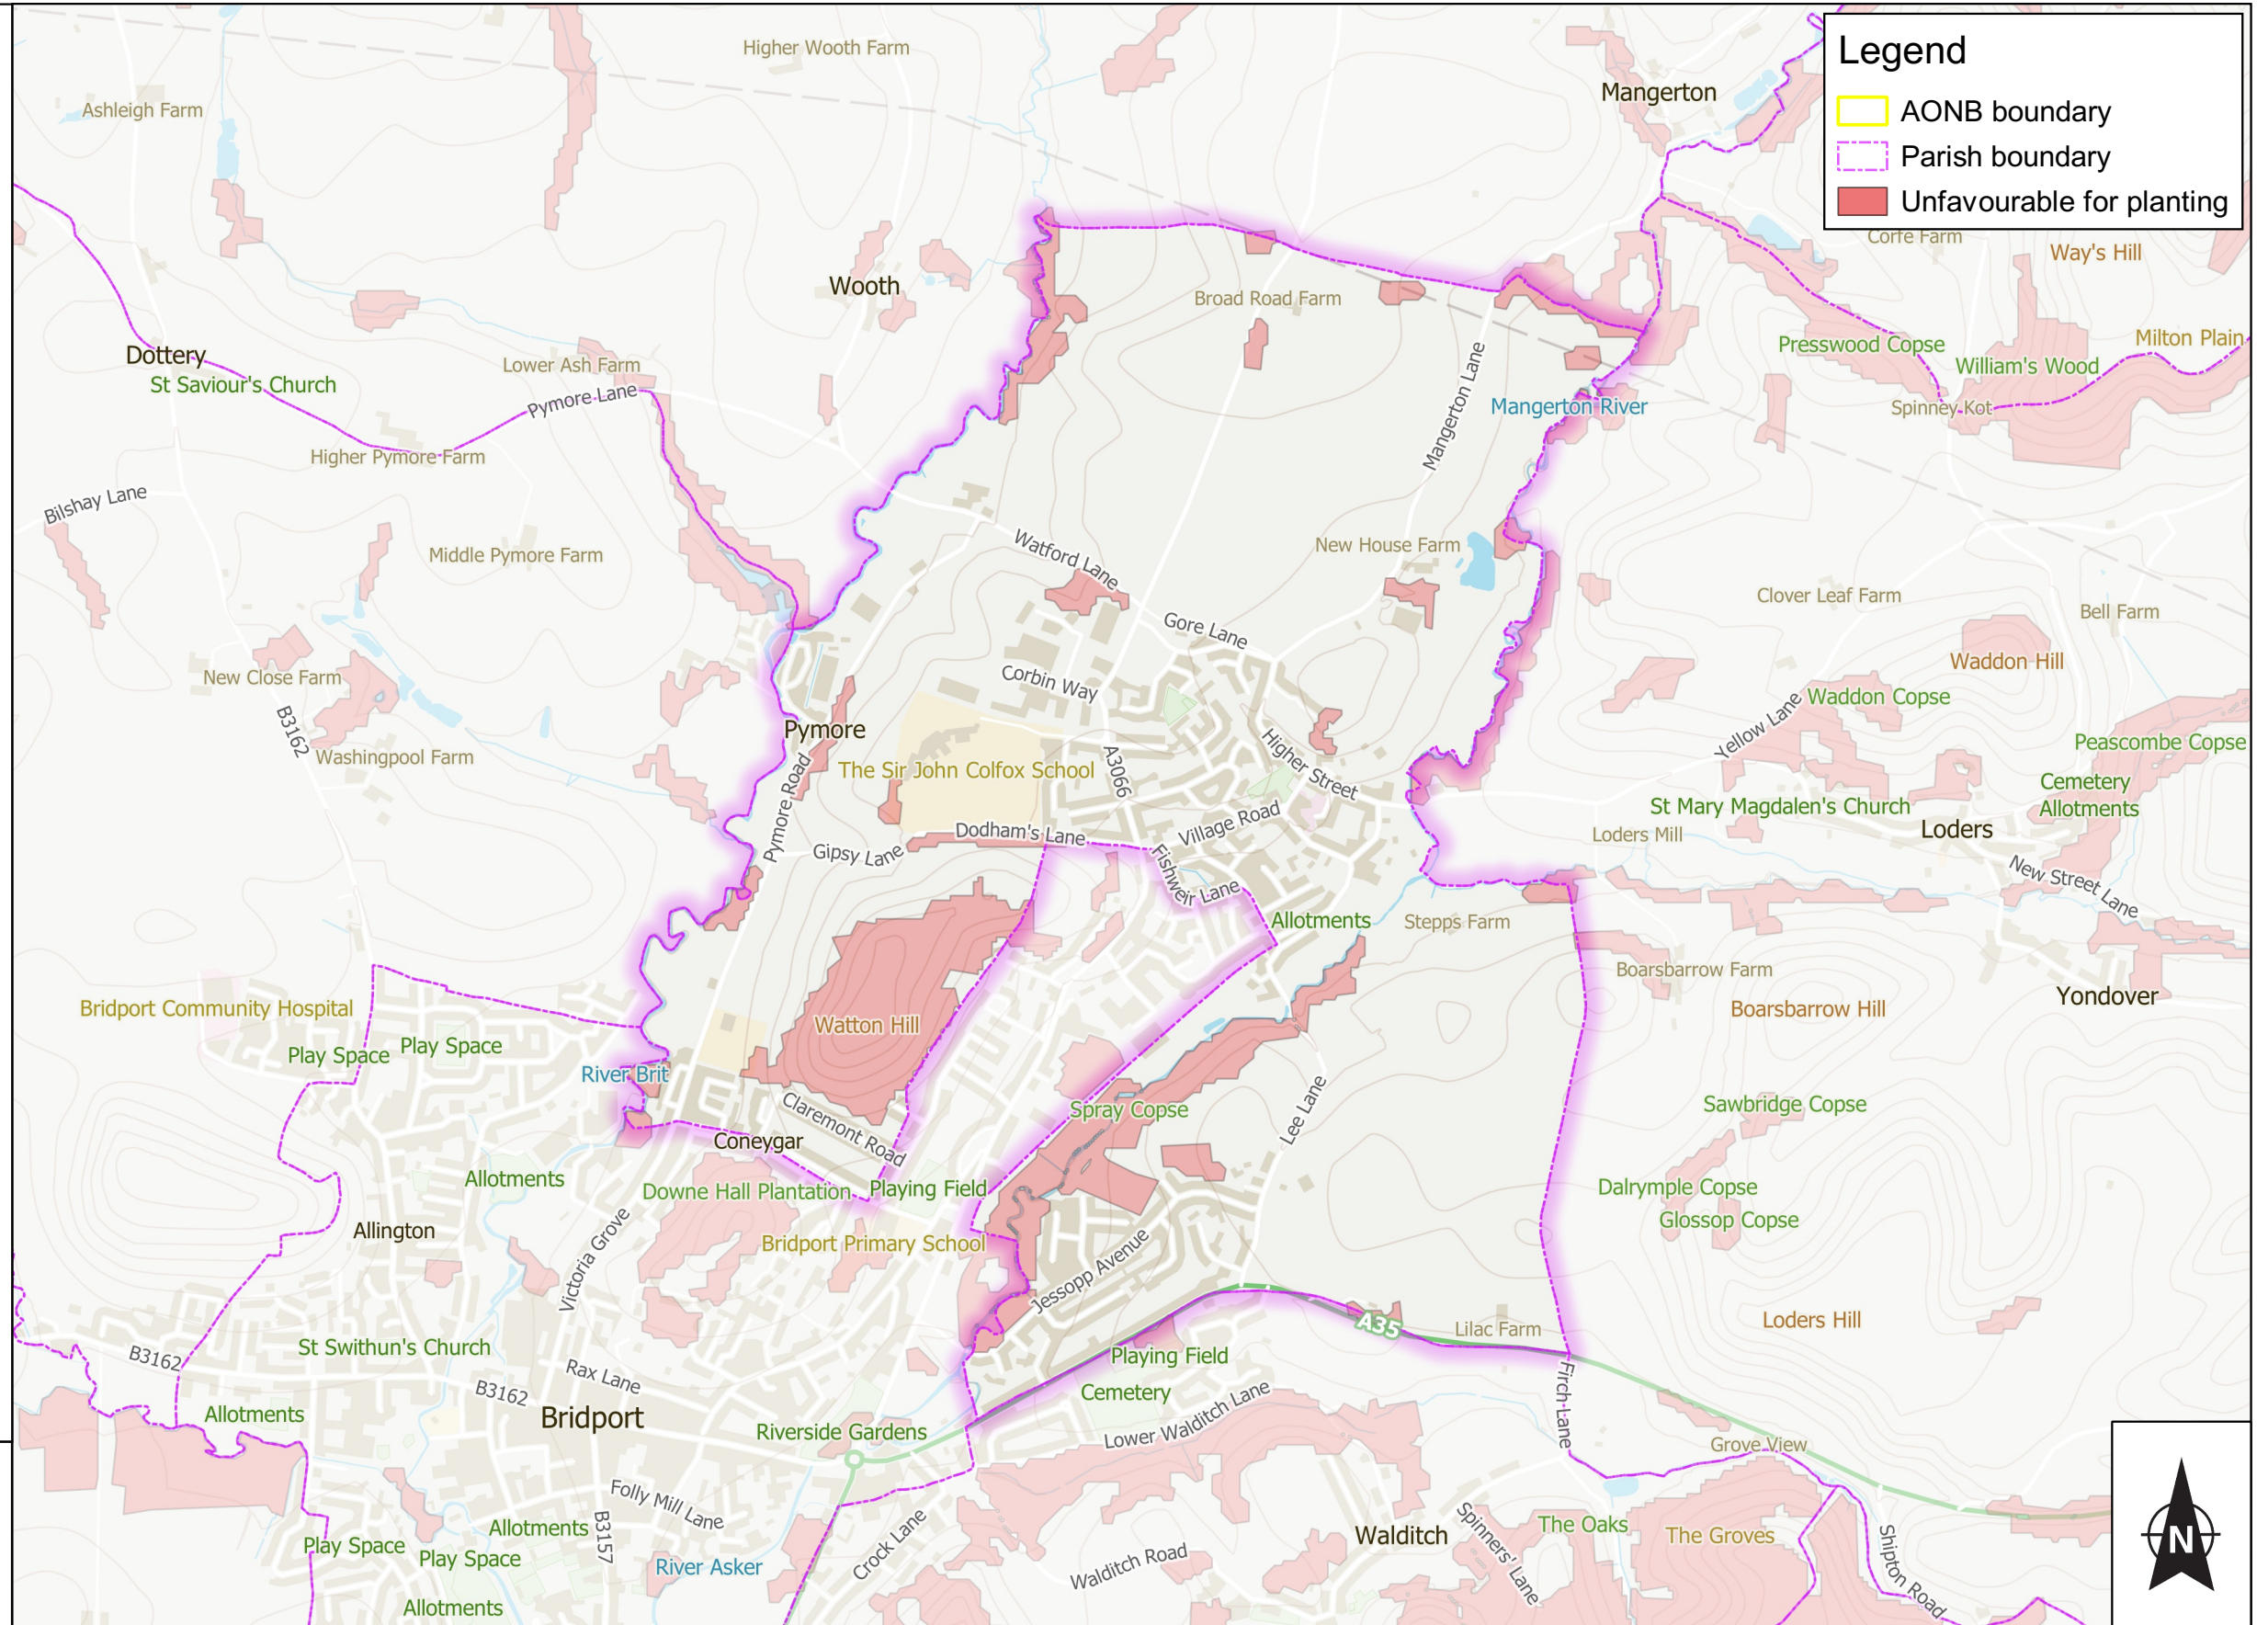

# Areas unfavourable for tree planting. Bradpole CP

Scale @A3 1:15,000

Compiled by neetmaps on 20/8/2020

This map shows areas likely to be unfavourable for tree planting due to the protected nature of the existing site. Tree planting may be appropriate for some sites as part of defined management plans.

It has been created by combining the following areas of statutory designations and core habitats:

- Special Area of Conservation (SAC)
- Special Protection Area (SPA)
- Site of Special Scientific Interest (SSSI)
- Scheduled monuments
- Core and stepping stone grassland, wetland and heathland sites

**Legend**

- AONB boundary
- Parish boundary
- Unfavourable for planting

Contains Ordnance Survey data © Crown copyright and database right 2020  
 Dorset Council Licence Number 0100060963. 2020