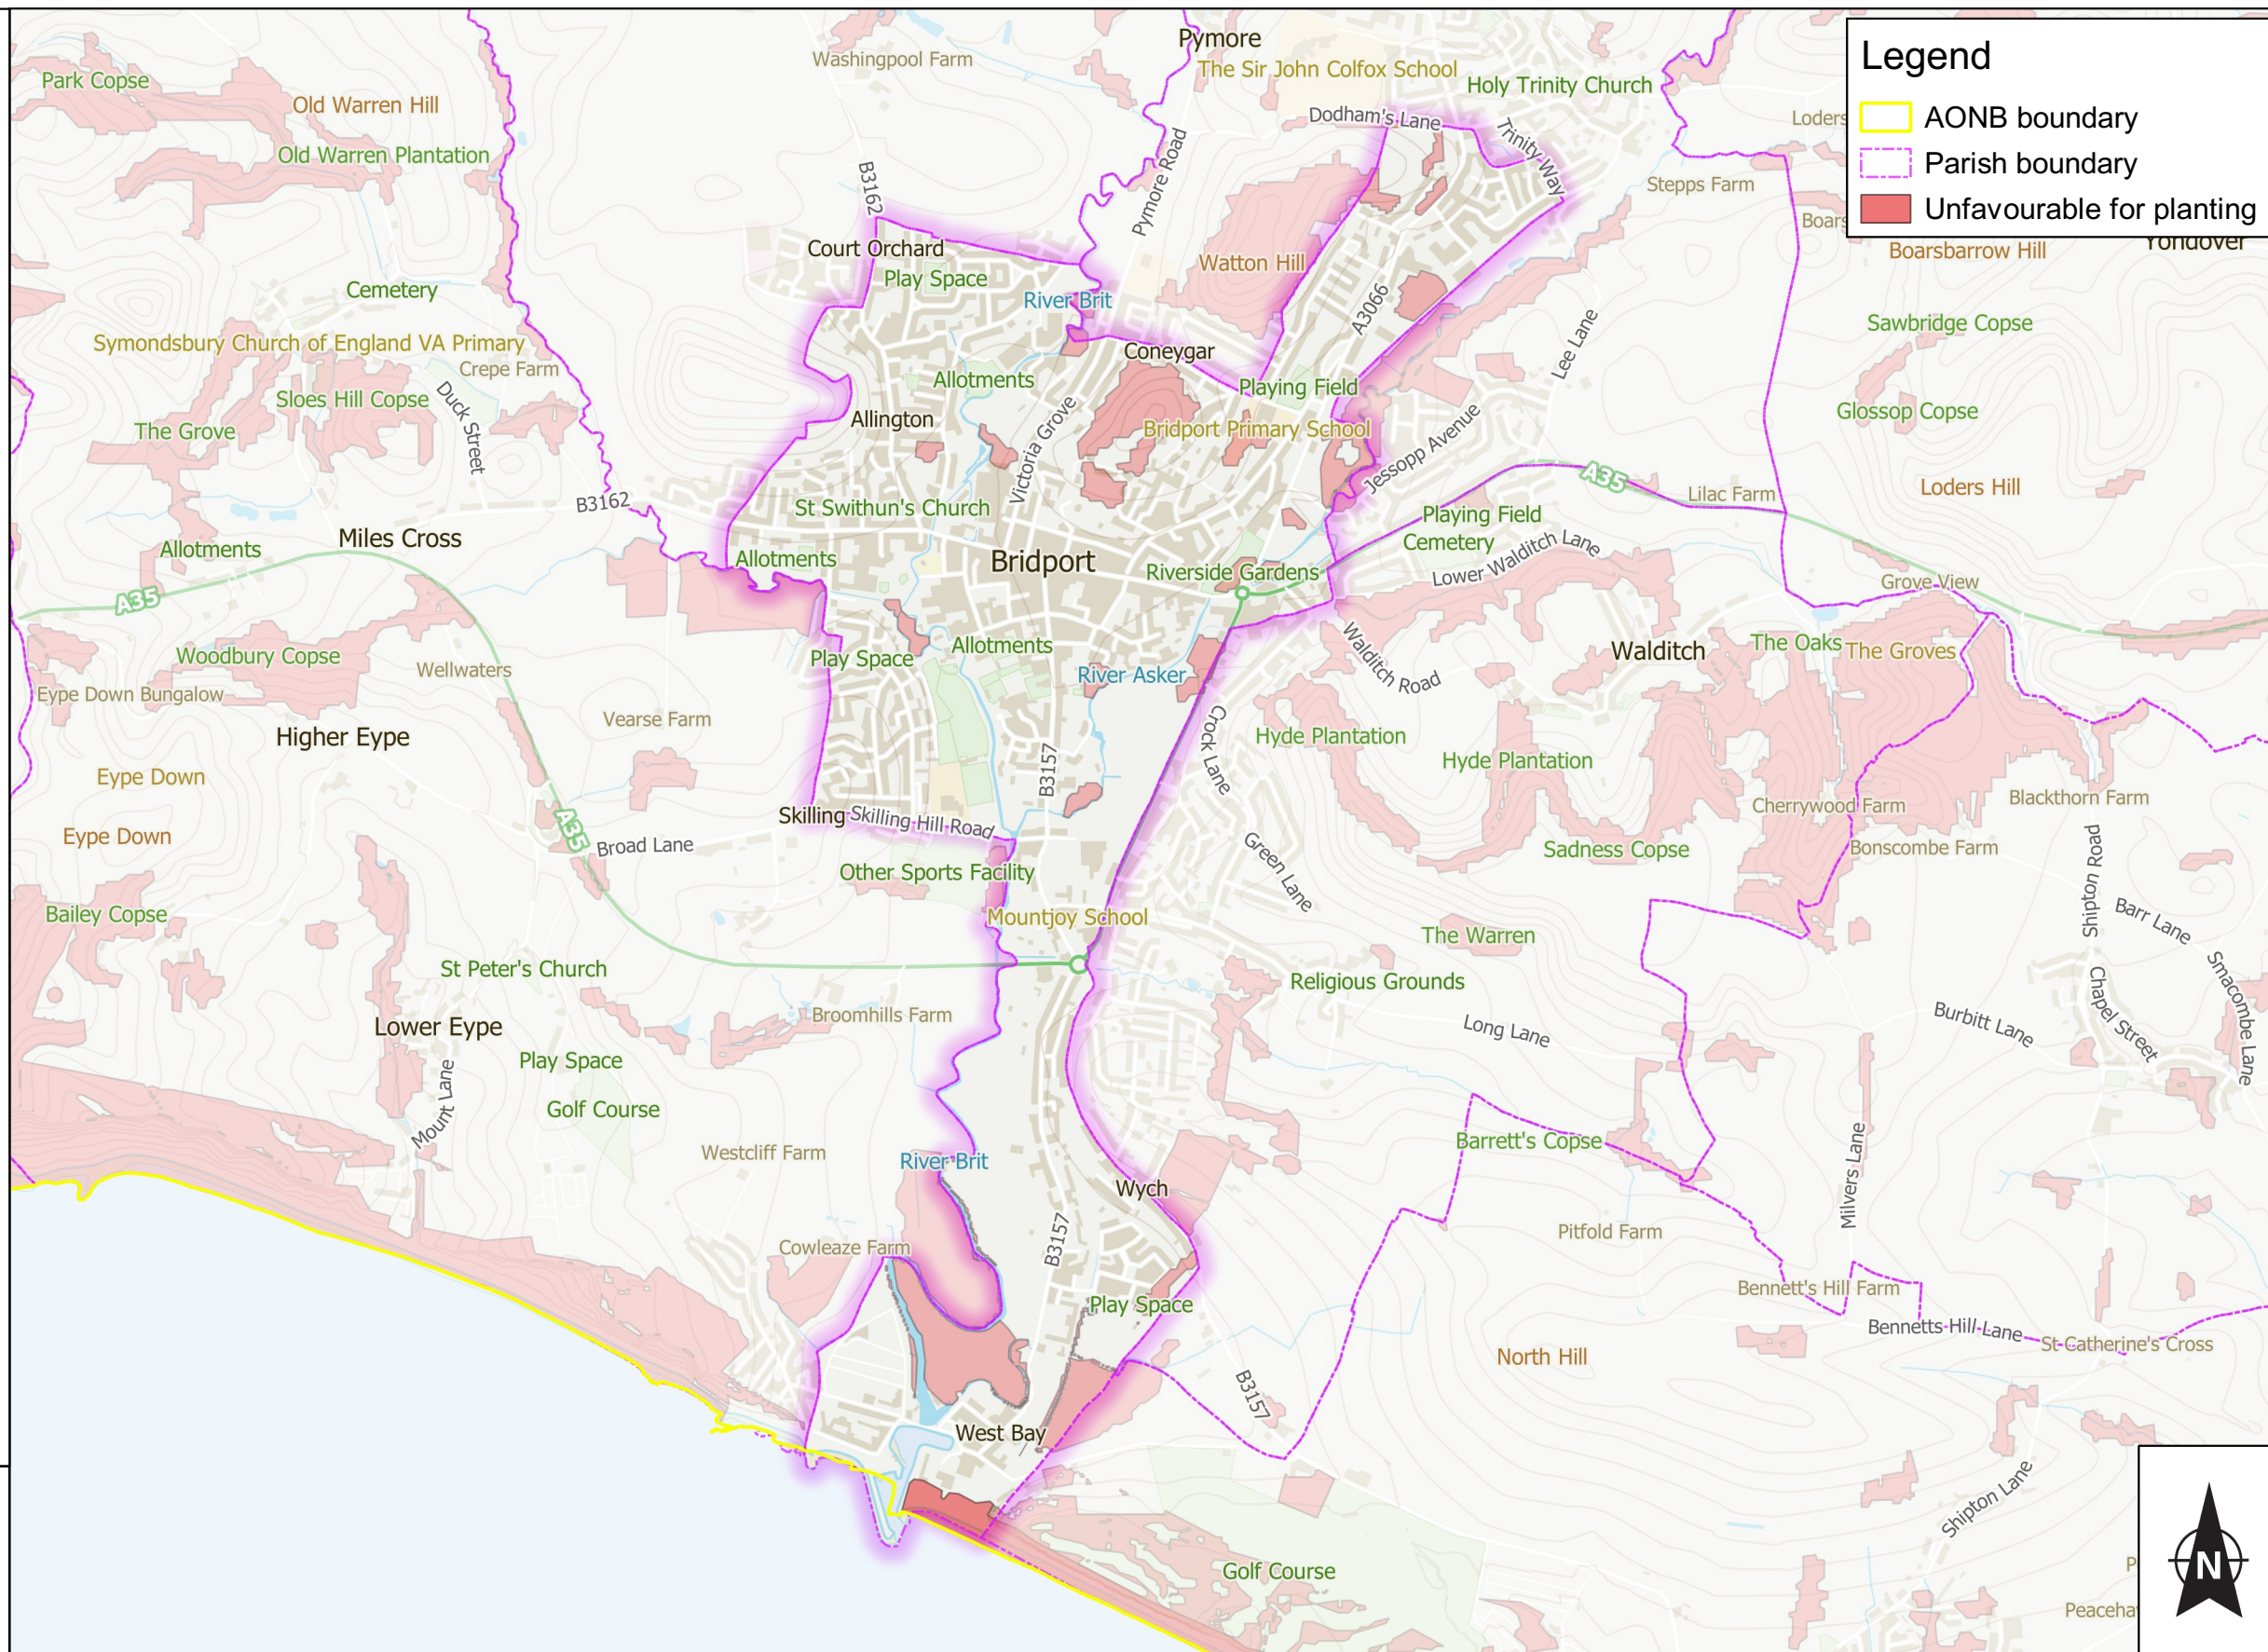

Areas unfavourable for tree planting. Bridport CP

Scale @A3 1:20,000

Compiled by neetmaps on 20/8/2020

This map shows areas likely to be unfavourable for tree planting due to the protected nature of the existing site. Tree planting may be appropriate for some sites as part of defined management plans.

It has been created by combining the following areas of statutory designations and core habitats:

- Special Area of Conservation (SAC)
- Special Protection Area (SPA)
- Site of Special Scientific Interest (SSSI)
- Scheduled monuments
- Core and stepping stone grassland, wetland and heathland sites

Contains Ordnance Survey data © Crown copyright and database right 2020
Dorset Council Licence Number 0100060963. 2020