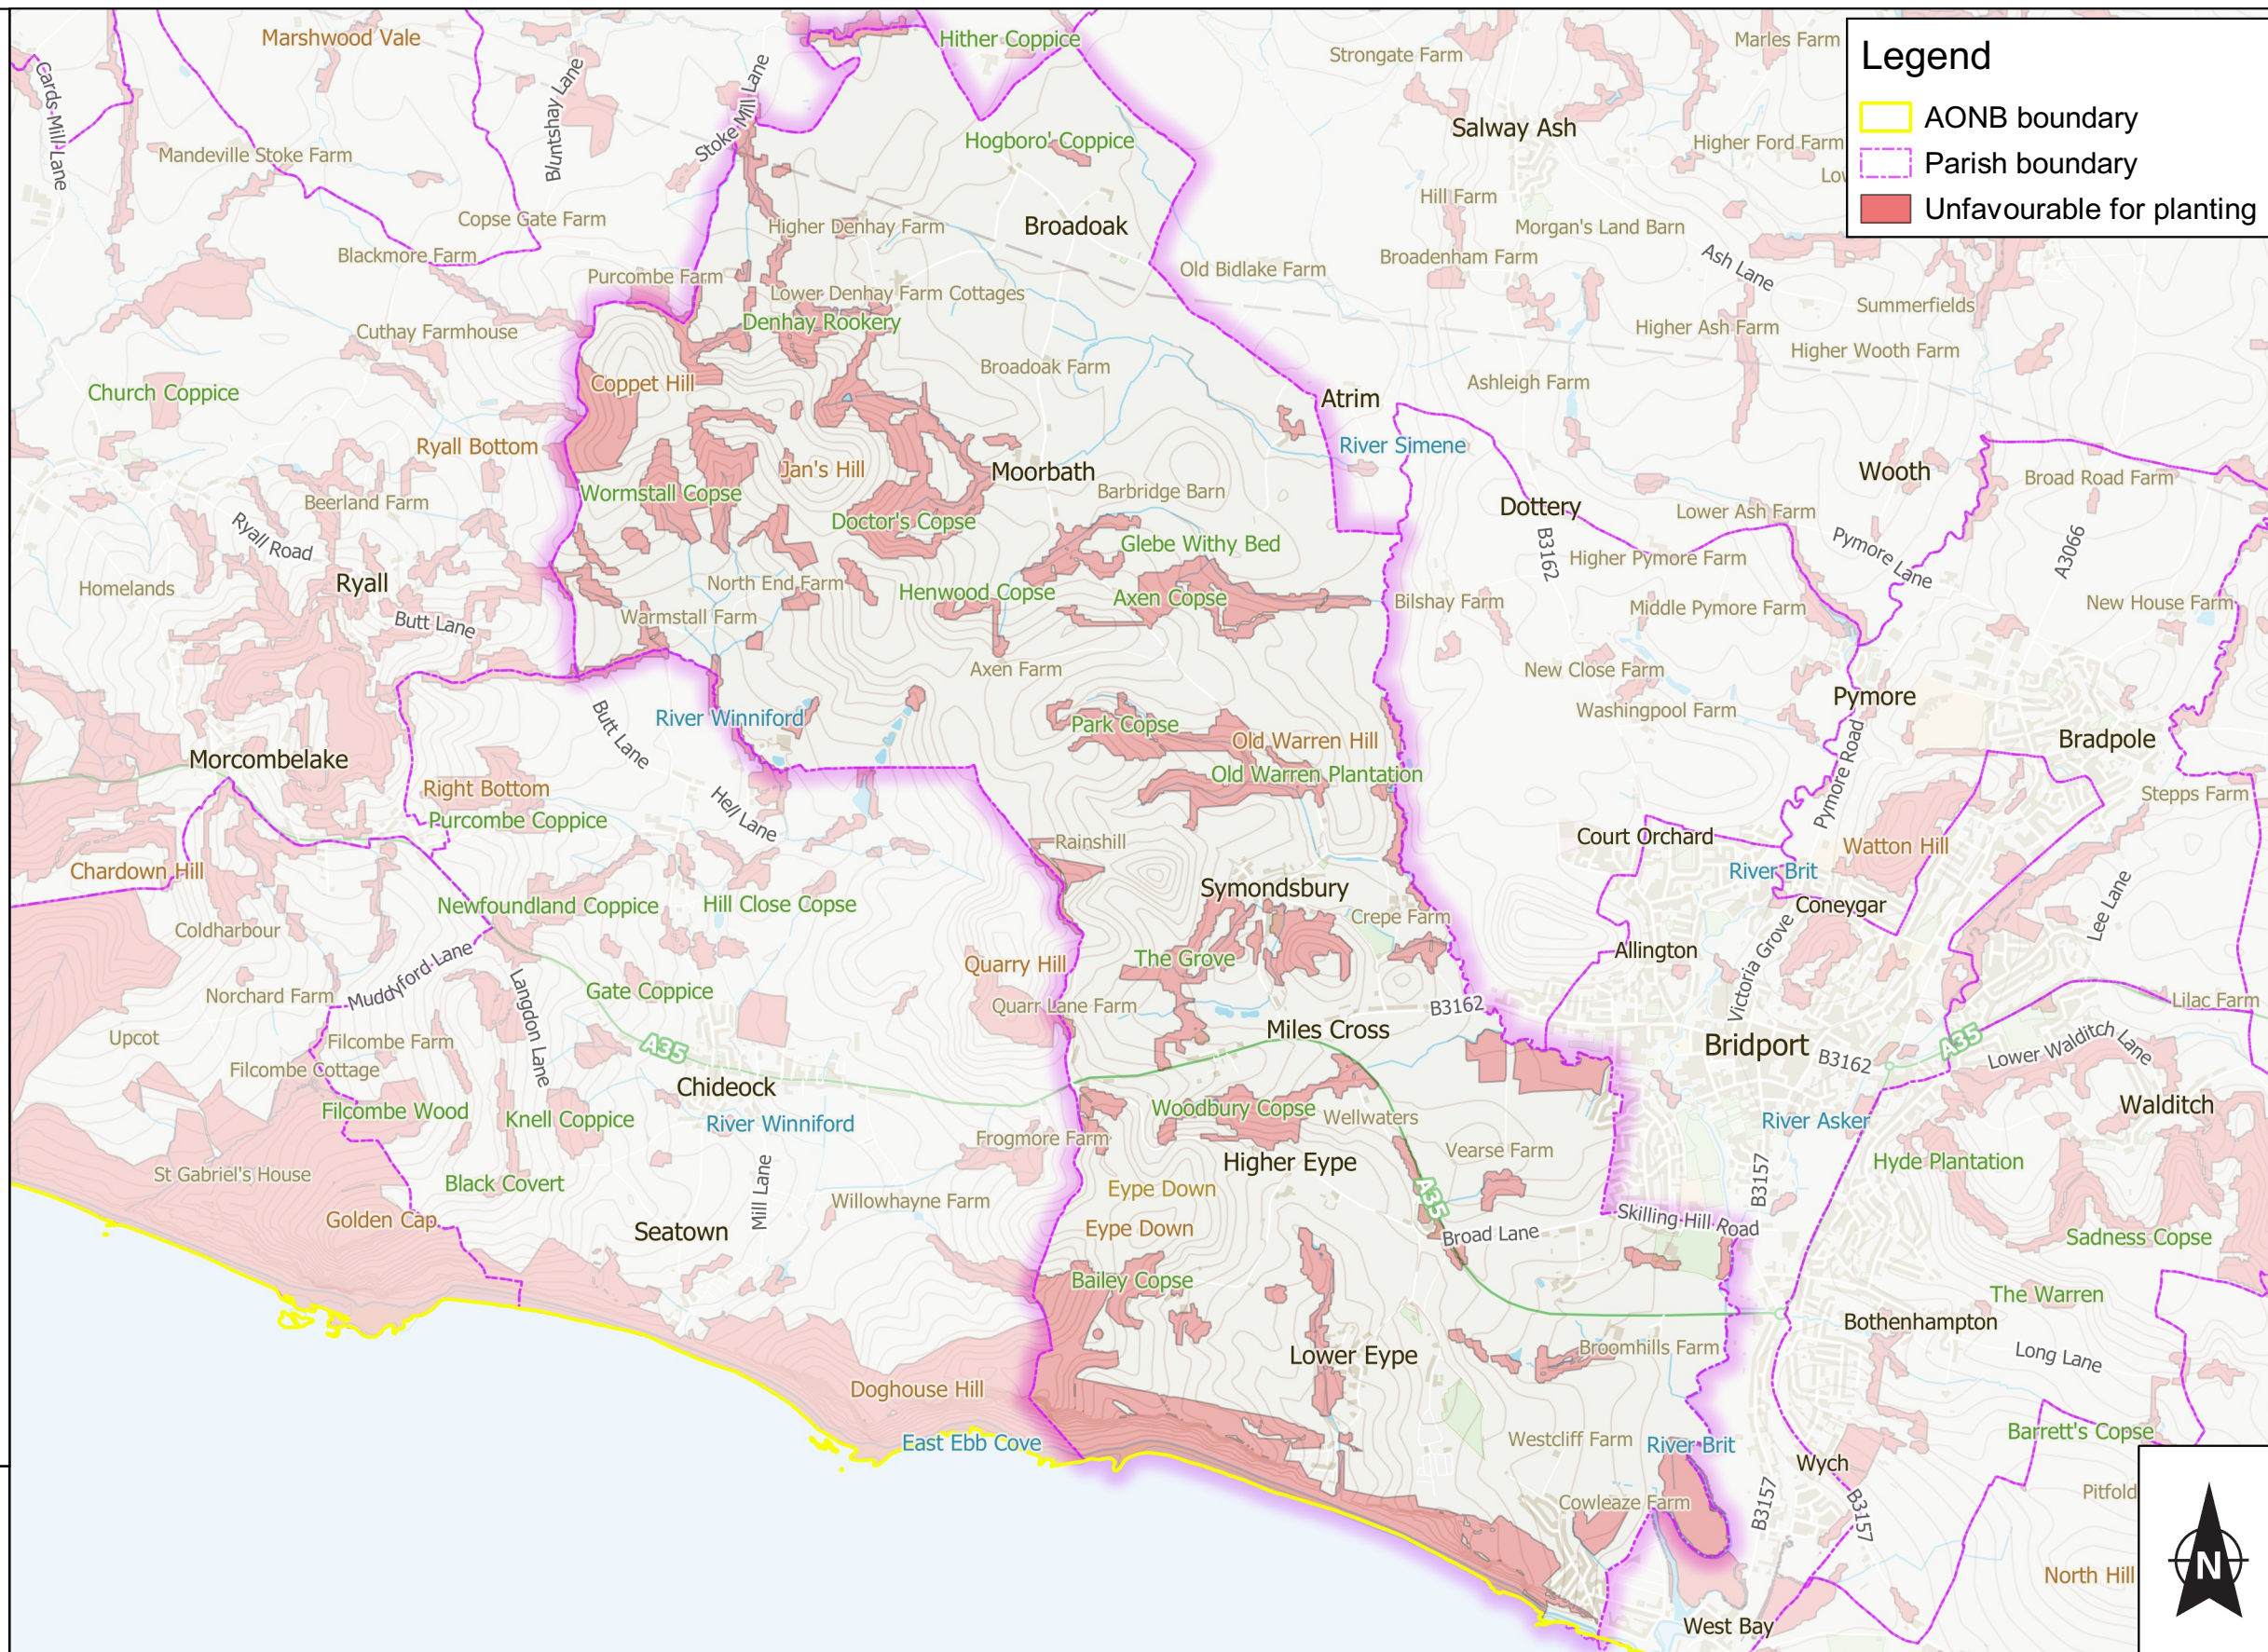

Areas unfavourable for tree planting. Symondsburry CP

Scale @A3 1:30,000

0 500 1,000 m

Compiled by neetmaps on 20/8/2020

This map shows areas likely to be unfavourable for tree planting due to the protected nature of the existing site. Tree planting may be appropriate for some sites as part of defined management plans.

It has been created by combining the following areas of statutory designations and core habitats:

- Special Area of Conservation (SAC)
- Special Protection Area (SPA)
- Site of Special Scientific Interest (SSSI)
- Scheduled monuments
- Core and stepping stone grassland, wetland and heathland sites

Legend

- AONB boundary
- Parish boundary
- Unfavourable for planting

Contains Ordnance Survey data © Crown copyright and database right 2020
 Dorset Council Licence Number 0100060963. 2020