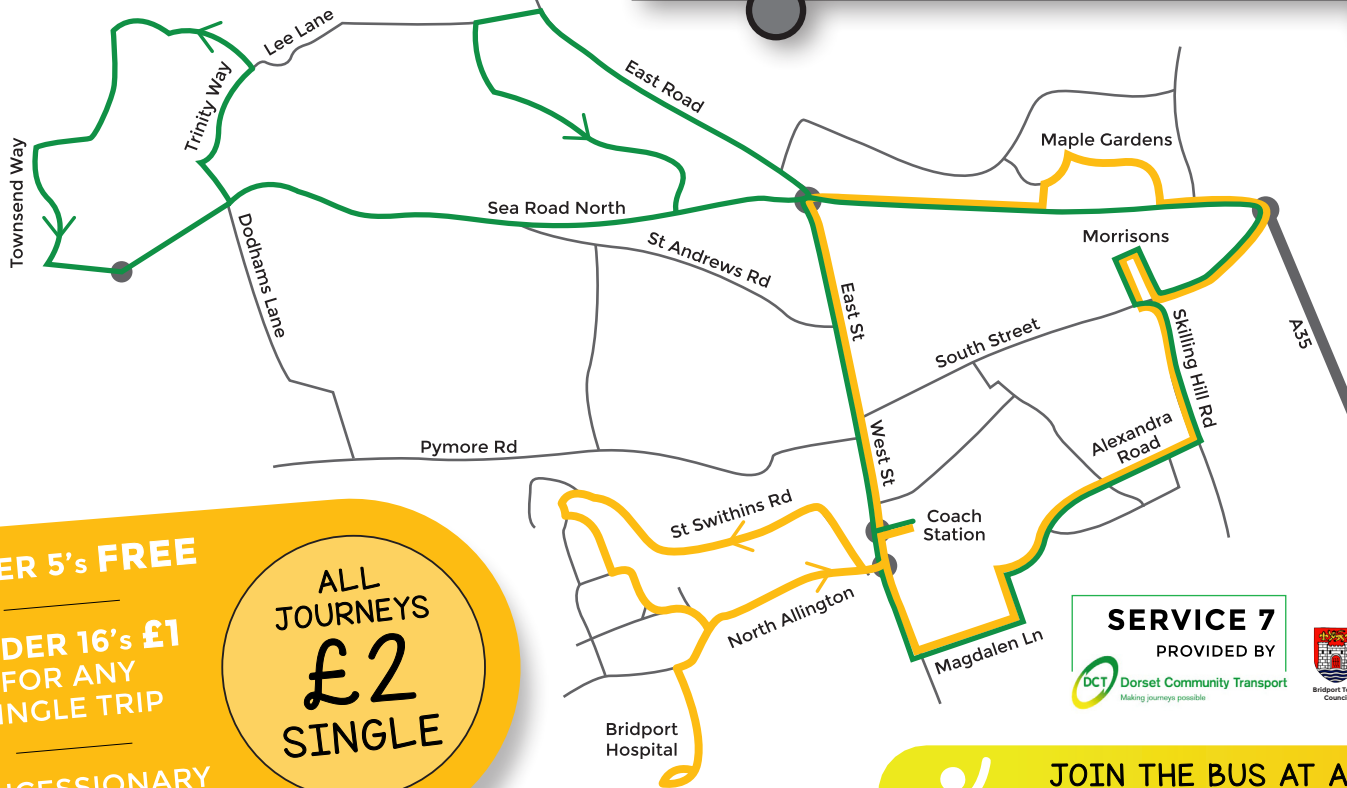

# BUS SERVICE

UNDER 5's FREE

UNDER 16's £1  
FOR ANY  
SINGLE TRIP

CONCESSIONARY  
PASSES VALID

ALL  
JOURNEYS  
**£2**  
SINGLE

**SERVICE 7**

PROVIDED BY

JOIN THE BUS AT ANY  
POINT ALONG THE ROUTE

# timetable

**WEDNESDAYS & SATURDAYS**

Excluding Bank Holidays

effective from 7 October 2020

ALL  
JOURNEYS  
**£2**  
SINGLE

<b>Bridport Coach Station</b> dep	0857	1023	1057	1223	1257	1423	1457	1623
<b>Court Orchard</b> (Armstrong Road)		1025		1225		1425		1625
<b>Bridport Hospital</b>		1029		1229		1429		1629
<b>Cherry Tree</b>		1030		1230		1430		1630
<b>North Allington</b> (Parsonage Rd)		1031		1231		1431		1631
<b>West Street</b> (East bound)	0900	1035	1100	1235	1300	1435	1500	1635
<b>Toll House</b> (East Road)	0901		1101		1301		1501	
<b>Jessopp Avenue</b>	0904		1104		1304		1504	
<b>Travis Perkins</b> (for CO-OP & LIDL)	0907		1107		1307		1507	
<b>Bradpole</b> Kings Head	0910		1110		1310		1510	
Post Office	0912		1112		1312		1512	
Colfox School	0915		1115		1315		1515	
Kings Head	0917		1117		1317		1517	
<b>CO-OP</b> (for LIDL)	0919		1119		1319		1519	
<b>West Street</b> (West bound)	0924		1124		1324		1524	
<b>Park Road / Magdalen Lane</b> (for Medical Centre)	0925	1051	1125	1251	1325	1451	1525	1651
<b>Skilling Stores</b>	0928	1050	1128	1250	1328	1450	1528	1650
<b>Watton Park</b> (for Leisure Centre)	0930	1048	1130	1248	1330	1448	1530	1648
<b>Morrisons</b>	0933	1045	1133	1245	1333	1445	1533	1645
<b>Bothenhampton</b> (Maple Gardens) (Pasture Way)	0937	1041	1137	1241	1337	1441	1537	1641
<b>West Street</b> (West bound)	0942		1142		1342		1542	
<b>Bridport Coach Station</b> arr	0945	1053	1145	1253	1345	1453	1545	1653

## key

Service does **not** run at these times Wednesday during School Terms

Service operates in the opposite direction