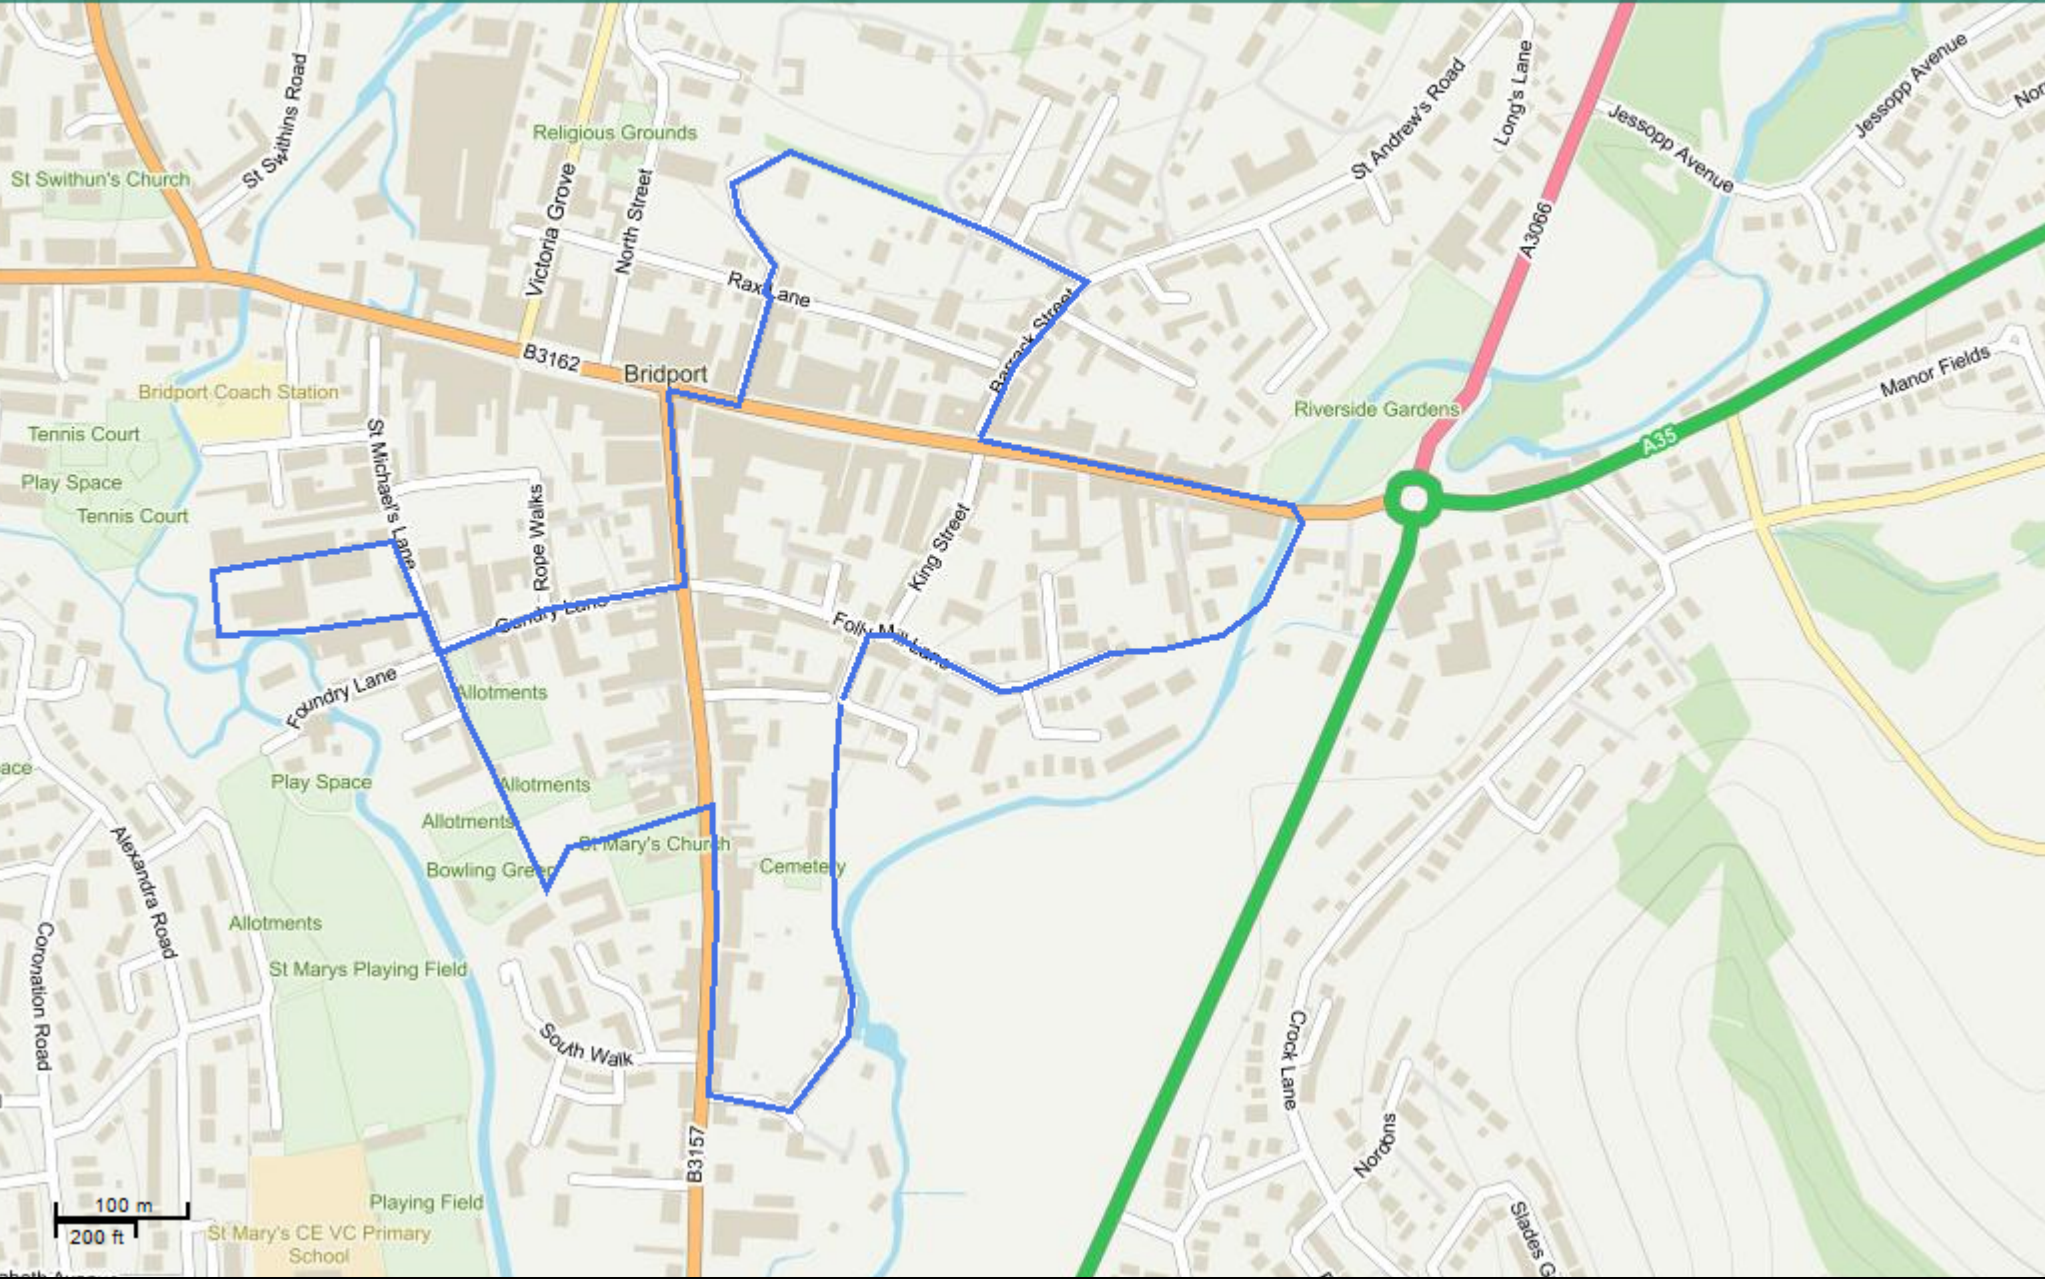

346100 346200 346300 346400 346500 346600 346700 346800 346900 347000 347100 347200 347300 347400 347500 347600

# Dorset Explorer

Contains OS data © Crown copyright and database right 2023 This map is not definitive and has no legal status.

Centre Easting: 346845.31  
Centre Northing: 92795.63  
Zoom: 1552.728m (16)  
Date: 09/03/2023