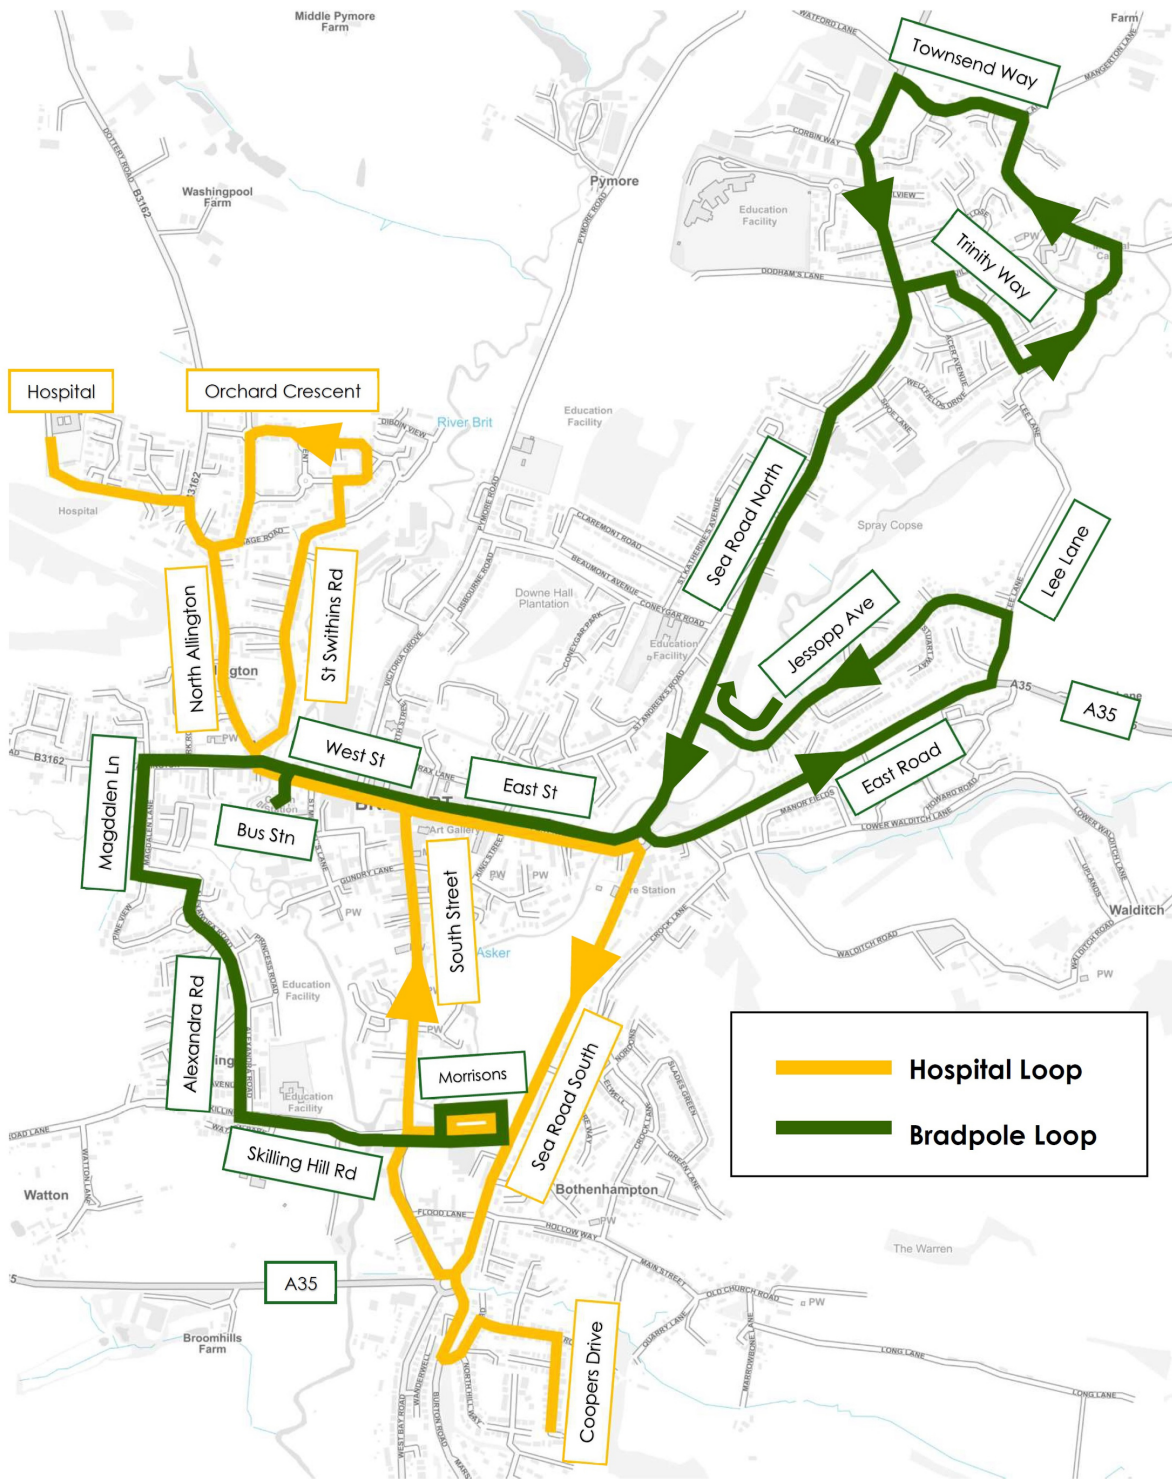

Bus Service 7

Wednesdays and Saturdays

excluding bank holidays

Effective from April 2024

Bridport

Morrisons dep		1000	1200	1400	
Coopers Drive		1004	1204	1404	
West Bay Road (Brewery)		1006	1206	1406	
South Street (Arts Centre)		1009	1209	1409	
Bridport West Street		1012	1212	1412	
Armstrong Road		1014	1214	1414	
Allington Mead		1016	1216	1416	
Bridport Hospital		1018	1218	1418	
Cherry Tree		1019	1219	1419	
North Allington		1020	1220	1420	
Bridport West Street		1023	1223	1423	
Bridport East Street		1026	1226	1426	
Sea Road South (Pasture Way)		1028	1228	1428	
Coopers Drive		1030	1230	1430	
Morrisons arr		1033	1233	1433	
Morrisons dep		1050	1250	1450	
Watton Park		1052	1252	1452	
Skilling Stores		1053	1253	1453	
Park Road/Magdalen Lane		1054	1254	1454	
Bridport Bus Station		1056	1256	1456	
Bridport West Street		1057	1257	1457	
Bridport East Street		1100	1300	1500	
Jessopp Avenue	0904	1104	1304		
Travis Perkins	0906	1106	1306		
Bradpole, Kings Head	0908	1108	1308		
Bradpole, Post Office	0910	1110	1310		
Bradpole, Colfox School	0912	1112	1312		
Bradpole, Kings Head	0913	1113	1313		
Co-op	0914	1114	1314		
Bridport East Street	0917	1117	1317		
Bridport West Street	0920	1120	1320		
Park Road/Magdalen Lane	0922	1122	1322		
Skilling Stores	0923	1123	1323		
Watton Park	0925	1125	1325		
Morrisons arr	0927	1127	1327		

At Driver's discretion, clean and well-behaved dogs permitted (no charge).

Bridport

Around town bus service connecting you to the hospital, market and shops.

Contains OS data © Crown copyright and database right 2024, © Crown copyright and database right. All rights reserved (AC0000850562) 2024

You can join the bus at any point along the route but please use the bus stops on the main roads

SERVICE 7
PROVIDED BY

For details of DCT's other services, including wheelchair accessible transport, please visit www.ectcharity.co.uk/dorset or call 01258 287 980.